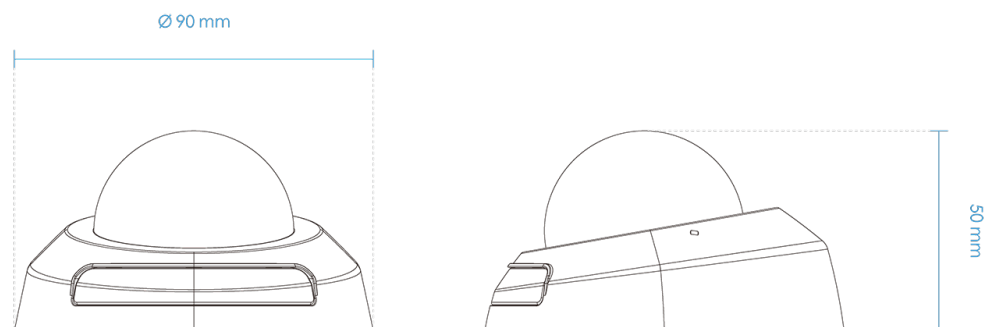

Dimensions

Compatible Accessories

Mounting Kits

Mounting Kits

Mounting Kits