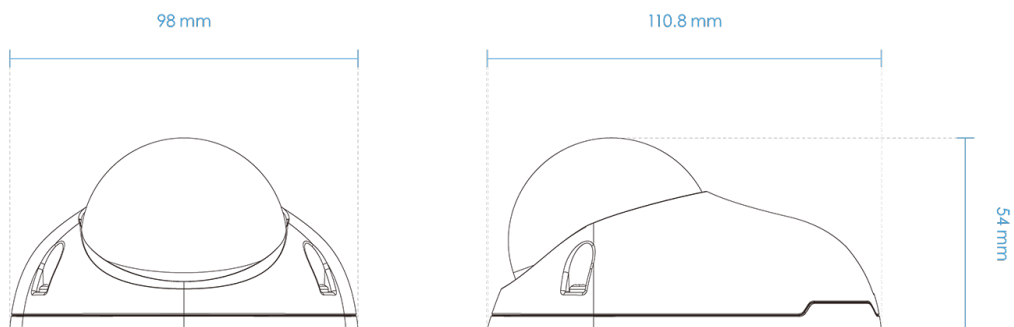

Dimensions

Compatible Accessories

Mounting Kits