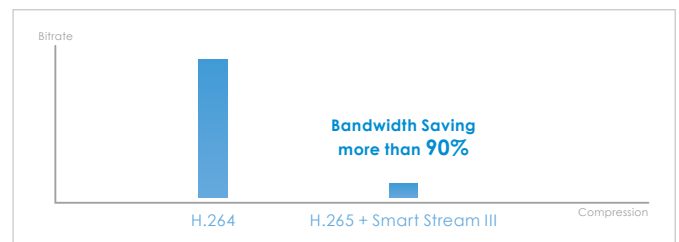

Without WDR Pro

With WDR Pro

H.265 + Smart Stream III, Ultra-low Bandwidth