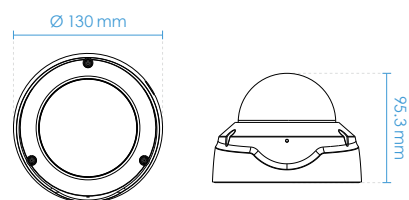

Included Accessories

| | |
|--------|---|
| Others | Quick installation guide, alignment sticker, screw pack |
|--------|---|

Dimensions

Compatible Accessories

Mounting Kits

| | | |
|---|--|--|
|  <p>AM-21A L-shape Bracket</p> |  <p>AM-51D Adapting Plate</p> |  <p>AM-528 Mounting Adaptor</p> |
|---|--|--|