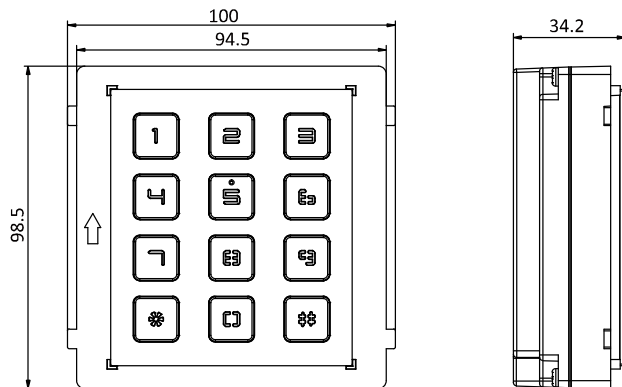

Specification

System parameters	
Processor	Embedded MCU Processor
Operation method	Physical button
Interfaces	
Module-connecting	2 (1 input, 1 output)
Debug	1
General	
Physical button	12
DIP switch	8
Power input	12 VDC (powered by the other module)
Power output	12 VDC (powered for the other module)
Power consumption	≤ 2 W
Working temperature	-40° C to +55° C (-40° F to 131° F)
Working humidity	10% to 95%
IP protection level	IP65, IK7
Installation	Flush mounting, surface mounting
Dimension	98.5 mm × 100 mm × 34.2 mm (3.87" × 3.95" × 1.33")
Material	Stainless steel

Dimension

Accessory

Optional

Available Model

DS-KD-KP/S