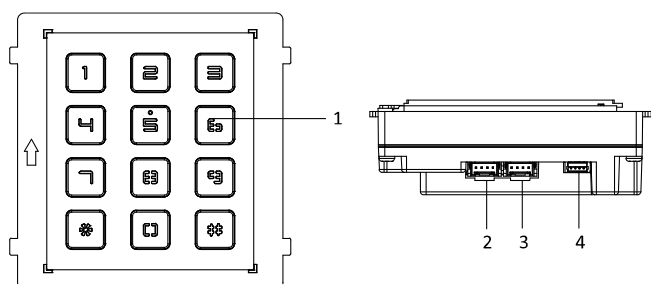

Appearance and Interfaces

No.	Description
1	Button
2	Module-connecting Interface (output)
3	Module-connecting Interface (input)
4	Debug Port