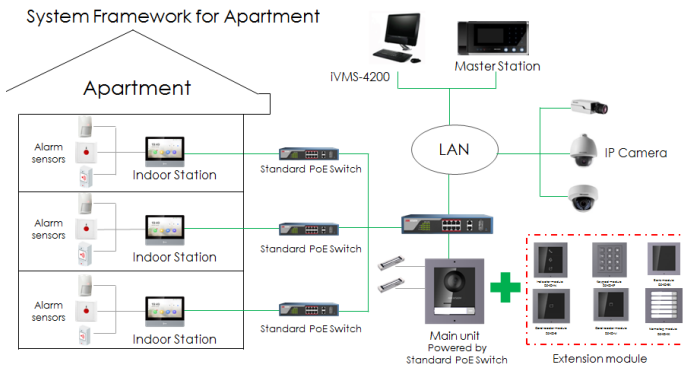

DS-KD-KP/S Video Intercom Keypad Module

HIKVISION

Key Feature

- Supports unlock the door via entering password
- Supports call the resident via entering room No.
- Backlight compensation
- Easy to and extend

Typical Application

UL	UL 60950-1 & CAN/CSA C22.2 No. 60950-1-07, Information Technology Equipment – Safety – Part 1: General Requirements
IC	ICE-003: Issue 6
ROHS	2011/65/EU
REACH	Regulation (EC) No 1907/2006
WEEE	2012/19/EU