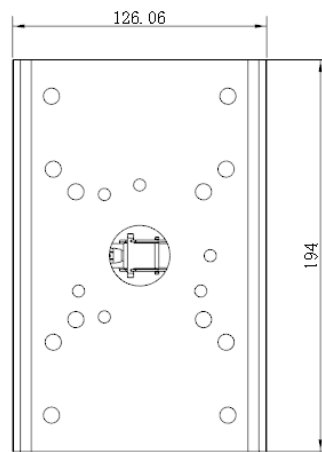

DS-PRB-2200
Radar Bracket

Available Model

DS-PRB-2200

Dimension

DS-PRB-2200

Specifications

DS-PRB-2200 Radar Bracket	
Shell material	Steel
Dimension(WxHxD)	200mm(7.9") x 130mm(5.1") x 160mm(6.3")
Weight	2100g
Color	White
Installation method	Radar-Speed Dome Pole mount