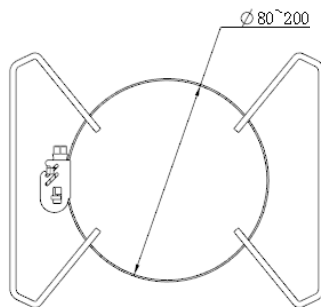

DS-PRB-2200
Radar Bracket

Available Model

DS-PRB-2200

Dimension

DS-PRB-2200

Specifications

DS-PRB-2200 Radar Bracket	
Shell material	Steel
Dimension(WxHxD)	200mm(7.9") x 130mm(5.1") x 160mm(6.3")
Weight	2100g
Color	White
Installation method	Radar-Speed Dome Pole mount