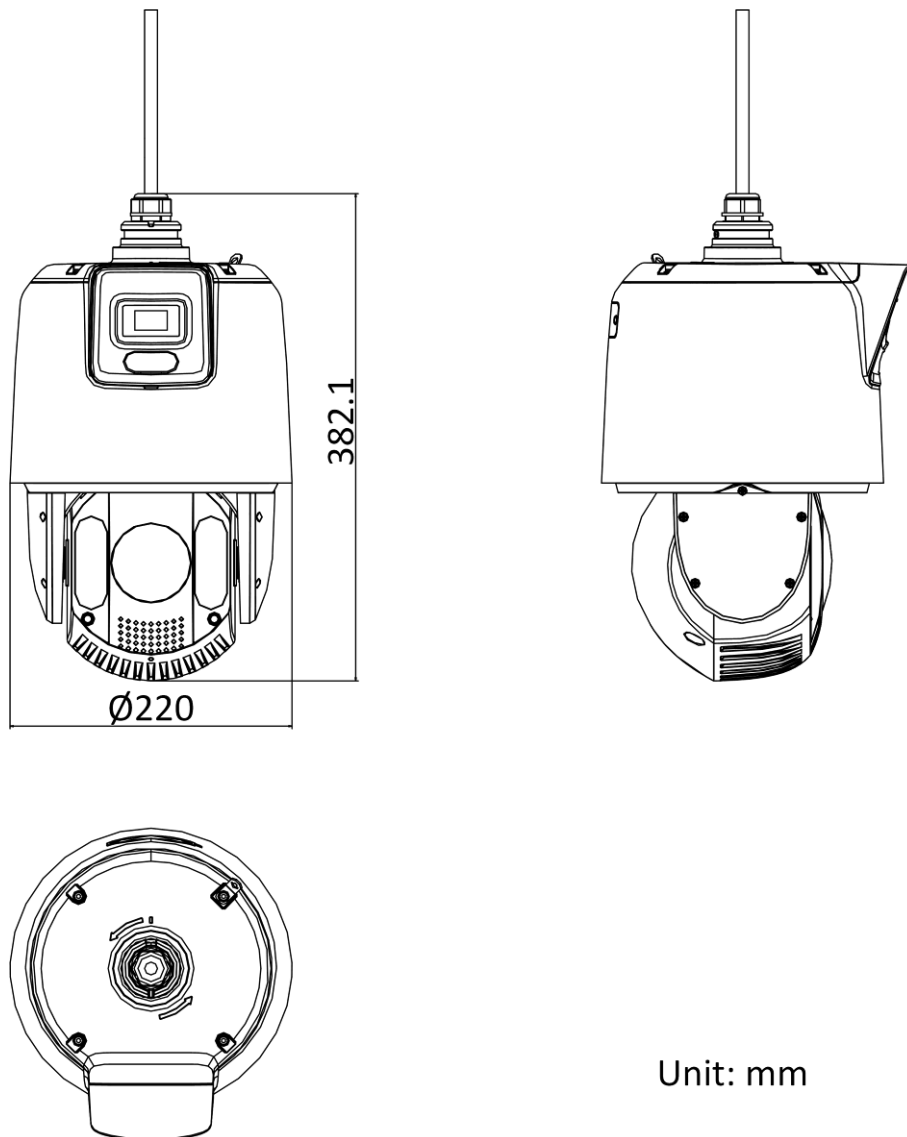

General	
Power	24 VAC, Hi-PoE
Power Consumption and Current	Max. 42 W, including max. 2.6 W for heater and max. 11 W for supplement light
Operating Conditions	-30°C to 65°C (-22°F to 149°F), humidity lower than 90%RH
Reset	yes
Demist	Demist by heating the glass
Material	ADC12
Dimensions	Ø220 mm × 382.1 mm (Ø 8.7" × 15.0")
Weight	Approx. 4.5 kg (9.92 lb.)
Approval	
Protection	IP66 Standard, IK10 (excluding glass window), 6000 V Lightning Protection, Surge Protection and Voltage Transient Protection

▪ **Available Model**

DS-2SE7C144IW-AE(32X/4) (S5)

▪ **Dimension**

Unit: mm