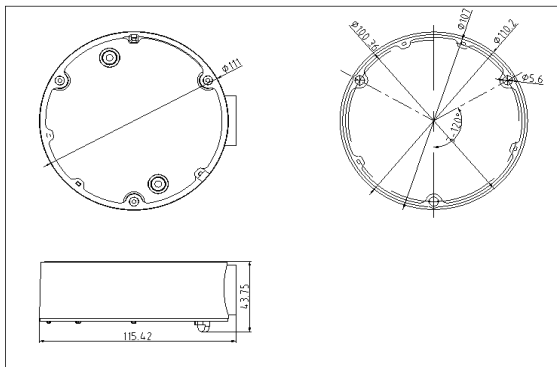

# DS-1280ZJ-DM18/G

Junction Box for Dome Camera

### Dimension:

### Parameter:

Model	DS-1280ZJ-DM18
Parameters	Junction Box for Dome Camera
Appearance	Hikvision Grey
Material	Aluminum Alloy
Dimension	Φ111mm
Weight	150g