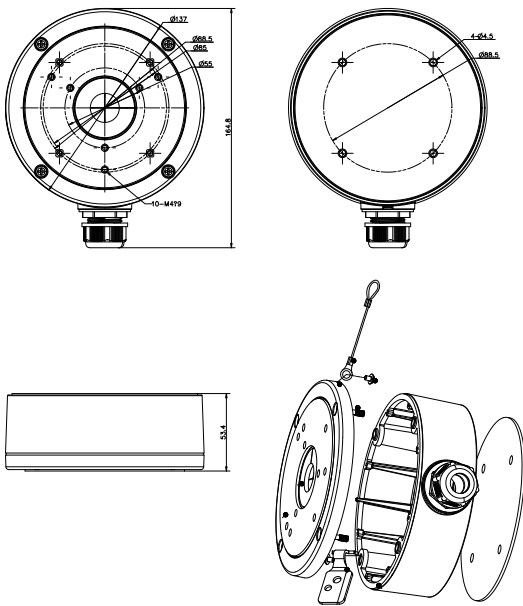

# DS-1280ZJ-S/G

Junction Box for Dome Camera

### Features:

- Aluminum alloy material with surface spray treatment
- Waterproof design
- Cable hole on bracket makes the feature better

### Dimension:

### Parameter:

Model	DS-1280ZJ-S/G
Parameters	Junction Box for Dome Camera
Appearance	Hikvision Grey
Material	Aluminum Alloy
Dimension	Φ137x51.5mm
Weight	527g