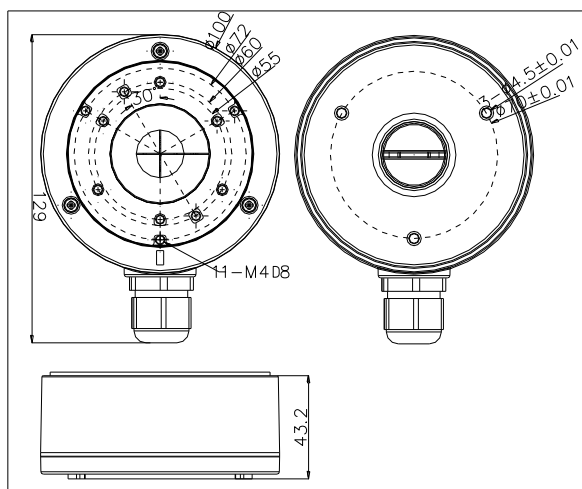

DS-1280ZJ-XS/G

Junction Box for Dome(Bullet) Camera

Features:

- Aluminum alloy material with surface spray treatment
- Cable hole on bracket makes the feature better

Dimension:

Order Model:

DS-1280ZJ-XS/G

Parameter:

Model	DS-1280ZJ-XS
Parameters	Junction Box for Dome(Bullet) Camera
Appearance	Hikvision Grey
Material	Aluminum Alloy
Dimension	Φ 100 x 43.2 x 129mm
Weight	320g

Notice:

- The bracket should be installed on flat wall
- Waterproof rubber is necessary for outdoor application
- The wall must be capable of supporting over 3 times as much as the total weight of the camera and the mount.
- The maximum load capacity of the bracket is **4.5KG**

Note: The actual bracket may vary from the picture above.