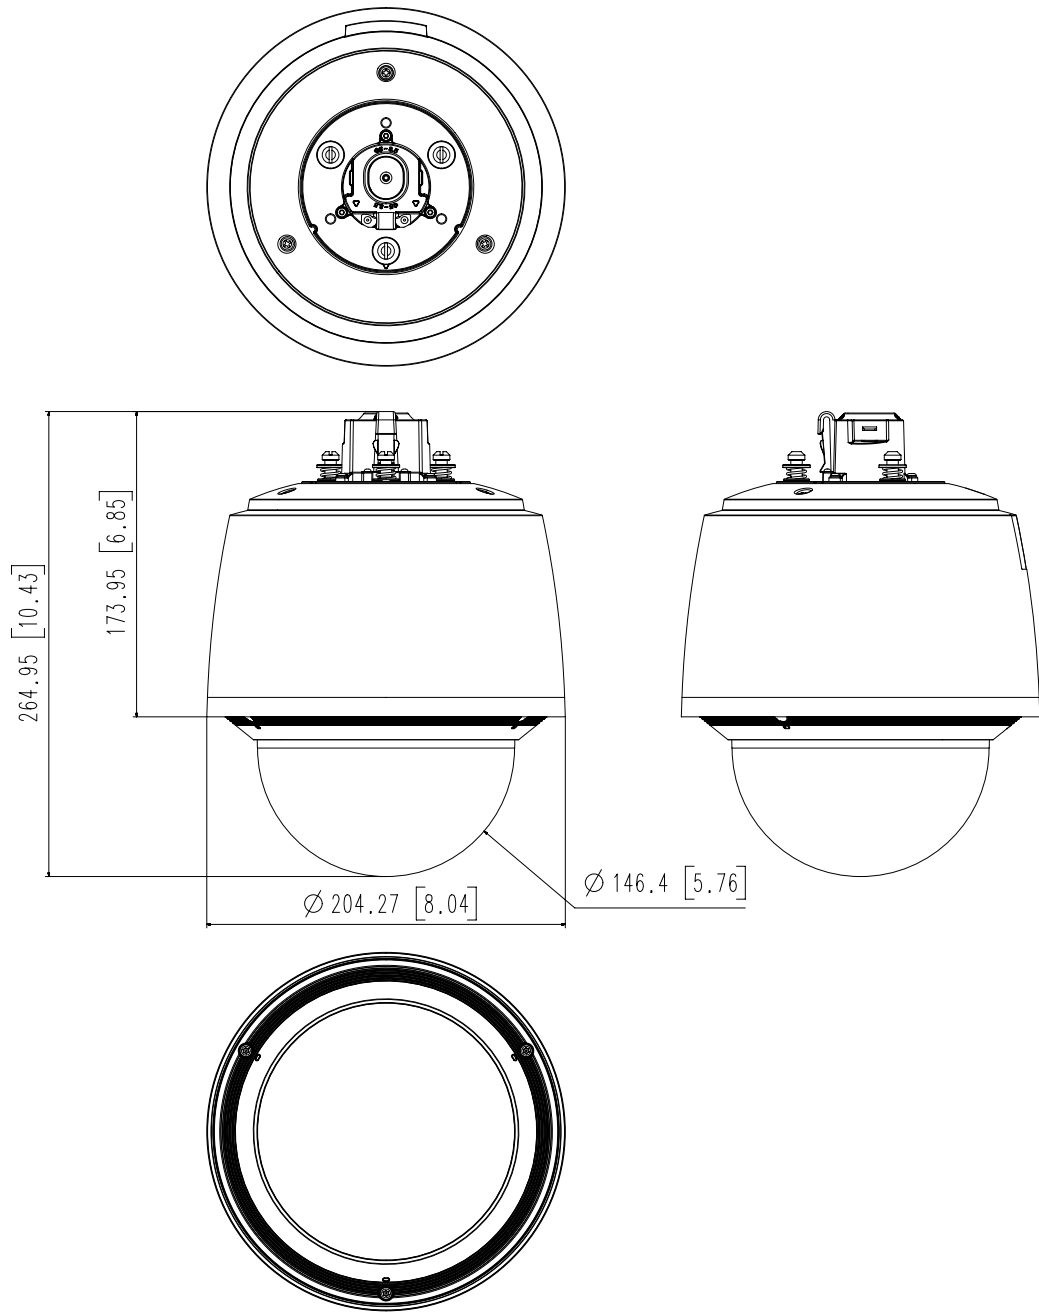

3	파생 MODEL 2	
2	QNP-6250H	'21.03.02
1	QNP-6320H	'21.03.02
No.	MODEL NAME	DATE
Unit:mm[inch]		SCALE:1/1
Hanwha Techwin		

© Hanwha Techwin Co.,Ltd. All rights reserved.