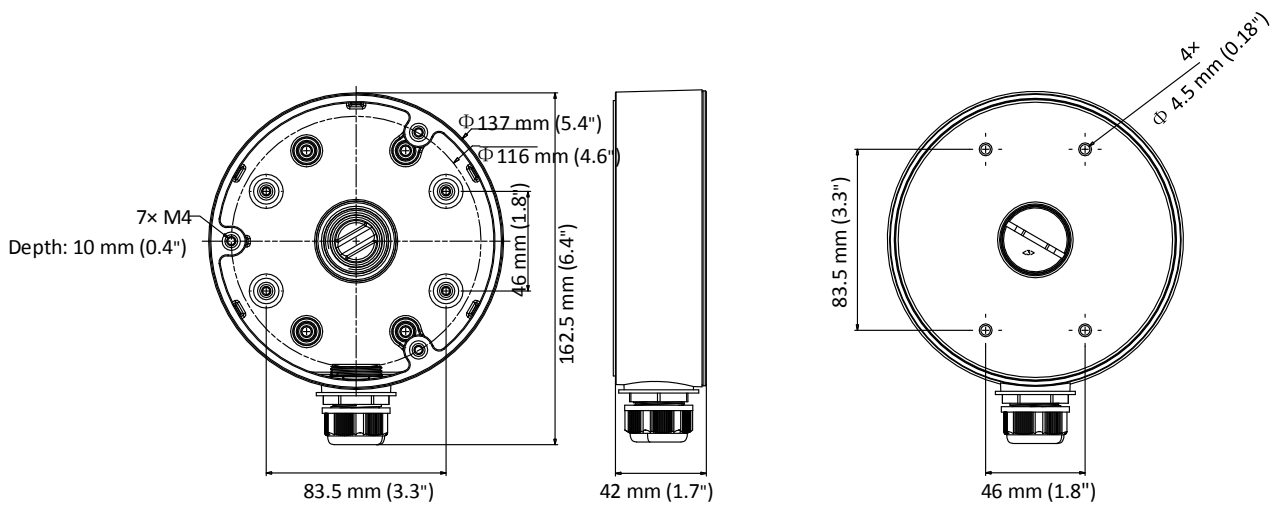

## DS-1280ZJ-PT6

Junction Box for Dome Camera

### Features

- Aluminum alloy material with surface spray treatment
- Side inlet and bottom inlet
- The bottom waterproof cover and the side gland nut are interchangeable
- Waterproof design

### Dimension

### Parameter

Model	DS-1280ZJ-PT6
Parameters	Wall Mounting for Dome Camera
Appearance	Hikvision White
Material	Aluminum Alloy
Dimension	Φ 137 mm × 42 mm (5.4" × 1.7")
Weight	280 g (0.62 lb.)