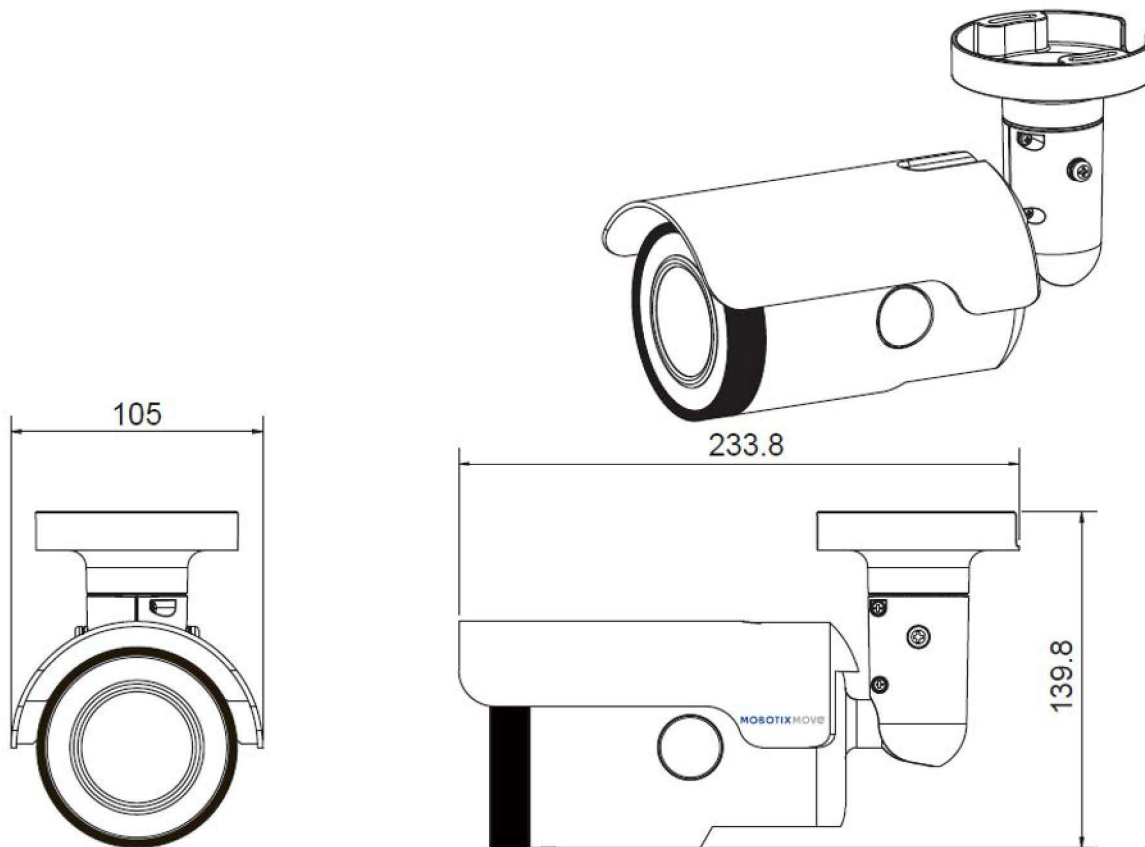

**CAUTION!** Always print or copy at 100% of the original size!

Fig. 1: 2MP Vandal Bullet Analytics Camera: All measurements in mm