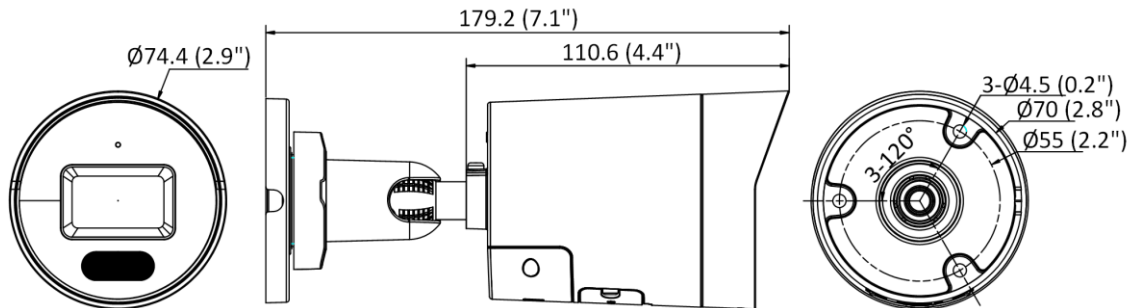

▪ **Available Model**

DS-2CD2047G2-LU/SL (2.8/4/6 mm)

▪ **Dimension**

Unit: mm (inch)

▪ **Accessory**

▪ **Optional**

DS-1280ZJ-XS

Junction Box