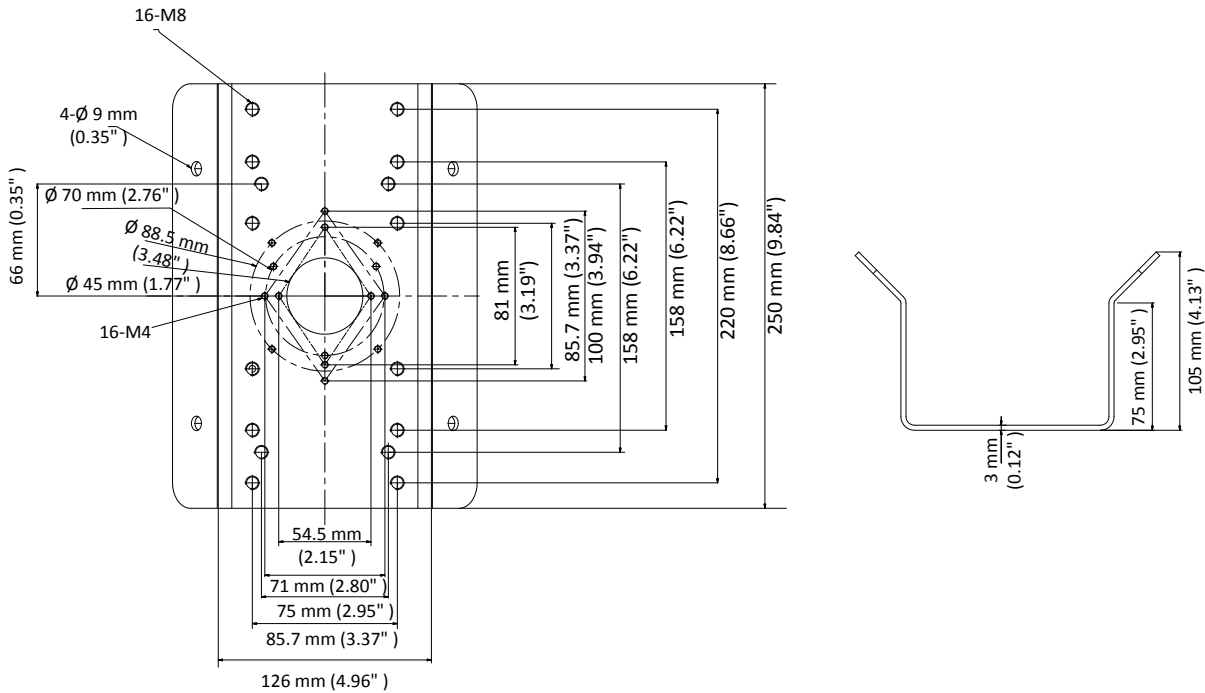

DS-1276ZJ-SUS

Corner Mount

Feature

- Stainless steel with surface spray treatment
- One piece stainless steel formation ensures the reliable structure
- Expand camera's field of view

Dimension

Available Model

DS-1276ZJ-SUS

Parameter

Model	DS-1276ZJ-SUS
Parameters	Corner Mount
Appearance	Hikvision White
Material	Stainless Steel
Dimension	126 mm × 105 mm × 250 mm (4.96" × 4.13" × 9.84")
Weight	1990 g (4.39 lb.)

Note

- The mount should be installed on the flat surface.
- The waterproof rubber is necessary for the outdoor application.
- The wall must be capable of supporting at least 3 times as much as the total weight of the camera, and the mount.
- The mount's maximum load capacity is 10 kg (22 lb.).