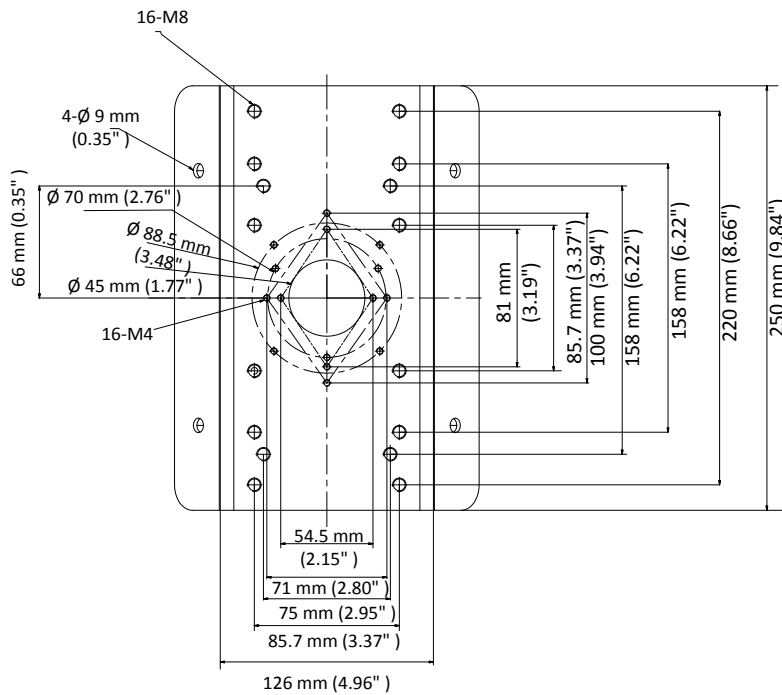

DS-1276ZJ-SUS

Corner Mount

Feature

- Stainless steel with surface spray treatment
- One piece stainless steel formation ensures the reliable structure
- Expand camera's field of view

Dimension

Available Model

DS-1276ZJ-SUS

Parameter

Model	DS-1276ZJ-SUS
Parameters	Corner Mount
Appearance	Hikvision White
Material	Stainless Steel
Dimension	126 mm × 105 mm × 250 mm (4.96" × 4.13" × 9.84")
Weight	1990 g (4.39 lb.)

Note

- The mount should be installed on the flat surface.
- The waterproof rubber is necessary for the outdoor application.
- The wall must be capable of supporting at least 3 times as much as the total weight of the camera, and the mount.
- The mount's maximum load capacity is 10 kg (22 lb.).