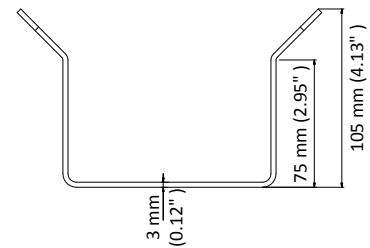

DS-1276ZJ-SUS

Corner Mount

Feature

- Stainless steel with surface spray treatment
- One piece stainless steel formation ensures the reliable structure
- Expand camera's field of view

Dimension

Available Model

DS-1276ZJ-SUS

Parameter

Model	DS-1276ZJ-SUS
Parameters	Corner Mount
Appearance	Hikvision White
Material	Stainless Steel
Dimension	126 mm × 105 mm × 250 mm (4.96" × 4.13" × 9.84")
Weight	1990 g (4.39 lb.)

Note

- The mount should be installed on the flat surface.
- The waterproof rubber is necessary for the outdoor application.
- The wall must be capable of supporting at least 3 times as much as the total weight of the camera, and the mount.
- The mount's maximum load capacity is 10 kg (22 lb.).