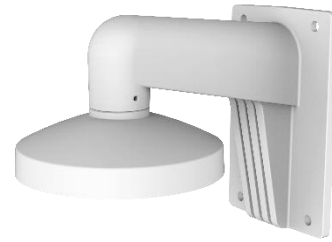

## DS-1473ZJ-155

Wall Mount for Dome Camera

### Feature

- Aluminum alloy with surface spray treatment
- The cap facilitates the installation
- Waterproof design

### Parameter

Model	DS-1473ZJ-155
Parameters	Wall Mount for Dome Camera
Appearance	Hikvision White
Material	Aluminum Alloy
Dimension	Ø 155 mm × 183.5 mm × 240 mm (6.1" × 7.22" × 9.45")
Weight	650 g (1.4 lb.)