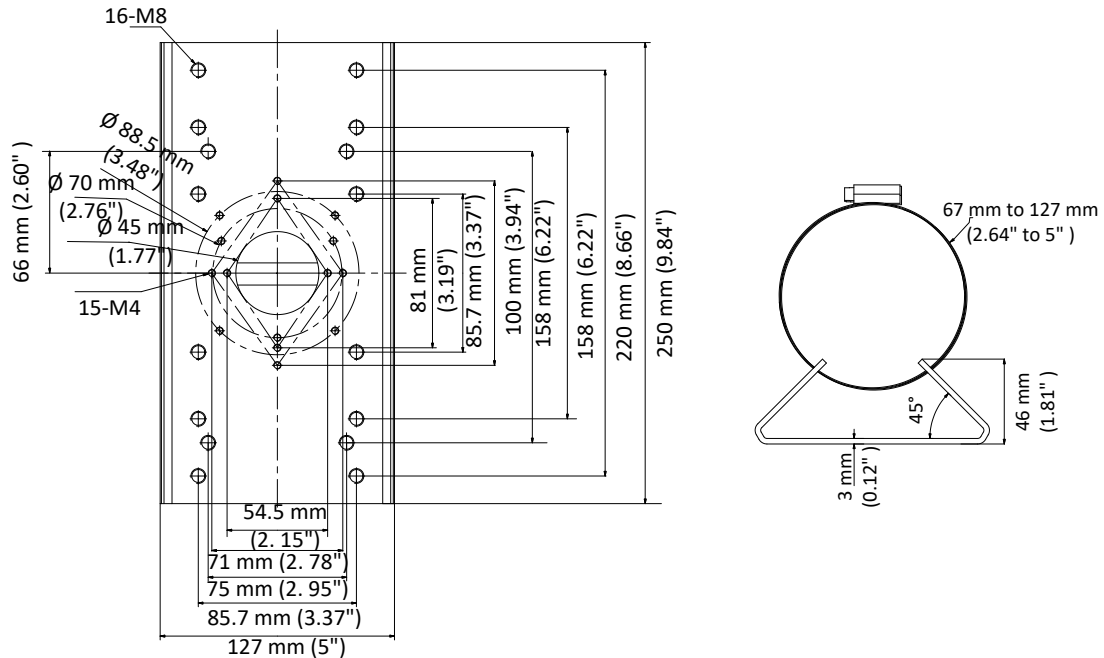

DS-1275ZJ-SUS

Horizontal Pole Mount

Feature

- Stainless steel with surface spray treatment
- One piece stainless steel formation ensures the reliable structure
- Adjustable diameter from 67 mm to 127 mm

Dimension

Available Model

DS-1275ZJ-SUS

Parameter

Model	DS-1275ZJ-SUS
Parameters	Horizontal Pole Mount
Appearance	Hikvision White
Material	Stainless Steel
Dimension	127 mm × 46 mm × 250 mm (5" × 1.81" × 9.84")
Weight	1480 g (3.26 lb.)

Note

- Cooperate with the pendant mount, when using this mount.
- The waterproof rubber is necessary for the outdoor application.
- The pole must be capable of supporting at least 3 times as much as the total weight of the camera, and the mount.
- The mount's maximum load capacity is 10 kg (22 lb.).