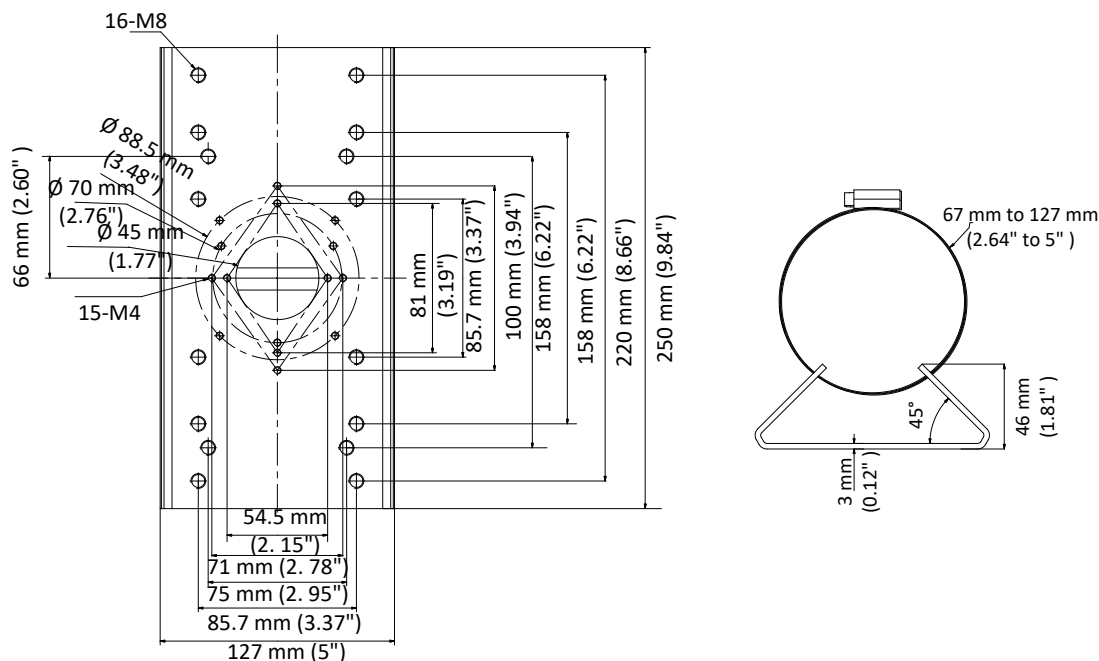

DS-1275ZJ-SUS

Horizontal Pole Mount

Feature

- Stainless steel with surface spray treatment
- One piece stainless steel formation ensures the reliable structure
- Adjustable diameter from 67 mm to 127 mm

Dimension

Available Model

DS-1275ZJ-SUS

Parameter

Model	DS-1275ZJ-SUS
Parameters	Horizontal Pole Mount
Appearance	Hikvision Grey
Material	Stainless Steel
Dimension	127 mm × 46 mm × 250 mm (5" × 1.81" × 9.84")
Weight	1480 g (3.26 lb.)

Note

- Cooperate with the pendant mount, when using this mount.
- The waterproof rubber is necessary for the outdoor application.
- The pole must be capable of supporting at least 3 times as much as the total weight of the camera, and the mount.
- The mount's maximum load capacity is 10 kg (22 lb.).