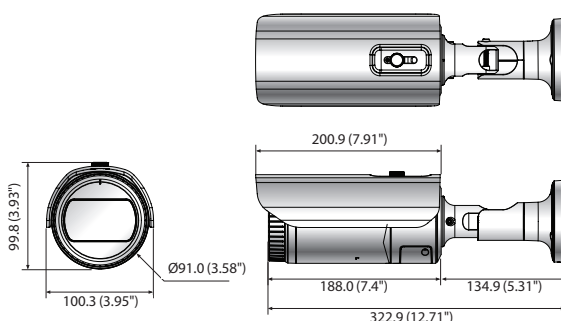

## Key Features

- Max. 5Megapixel (2592 x 1944) resolution
- 3.2~10mm(3.1x) motorized varifocal lens
- 0.15Lux (Color), 0Lux (B/W, IR LED on)
- Max. 30fps@5MP (H.265 / H.264)
- H.265, H.264, MJPEG codec support, Multiple streaming
- Day & Night, WDR (120dB)
- Tampering, Motion detection, Defocus detection
- Micro SD / SDHC / SDXC memory slot (Max. 128GB)
- Hallway view, WiseStream II support
- IR Viewable length 30m
- IP66, IK10, PoE

## Dimensions

Unit : mm (inch)