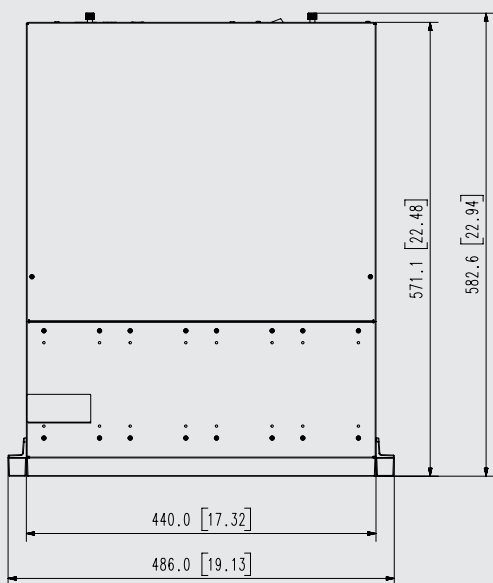

Dimensions

Unit:mm(inch)

* The latest product information / specification can be found at hanwha-security.eu

* Wisenet is the proprietary brand of Hanwha Techwin.

PRN-3205B4

Web viewer	Supported OS	Windows 10, macOS 10.13
	Supported browser	Google Chrome, Microsoft Edge, Mac Safari
Viewer Software		SSM, Webviewer, Smart Viewer, Wisenet mobile Support SDK/CGI(SUNAPI) for integration to 3'rd party VMS
FUNCTIONS		
Camera Setup	Register	Auto, Manual
	Item	IP address, Add profile edit, Bitrate, Compression, GOP, Quality, Camera MD setup (4, 8 point polygon) Camera video setup (Simple focus, Brightness/ Contrast, Flip/Mirror, IRIS, WDR, D&N, SSNR, Shutter, SDDR, DIS), Fisheye Dewarping Mode, Hallway View Setup, Camera Webpage
PTZ	Control	Via GUI, Webviewer, SPC-2000
	Preset	300 Presets
Smart phone	Support Model	iOS, Android
	Protocol Support	RTP, RTSP, HTTP, CGI(SUNAPI)
	Control	Live 16CH(Multi-Profile Support), Playback 4CH
	Max. Remote Users	Search(3), Live Unicast(10)
Redundancy	Failover	N+1
	ARB	Support
Easy configuration		P2P(QR code)
INTERFACE		
Front	Indicator	HDD, Alarm, Power, Record, Backup, Network
Storage		Yes
Reset		Power button
HDD Key Lock		Yes
HDMI		2EA
Audio		Out 1EA
Ethernet		RJ-45 3EA (LAN/WAN, 1Gbps)
Alarm		In 8EA, Out 4EA
USB		4EA(Front 2 x USB 2.0, Rear 2 x USB 3.0)
Power inlet		AC 1EA
SYSTEM		
Log	Log List	Max. 100,000 (System Log, Event Log each)
System Control		Mouse, Web, Controller (SPC-2000)
Language		English, French, German, Italian, Spanish, Russian, Turkish, Polish, Dutch, Swedish, Czech, Portuguese, Danish, Rumanian, Serbian, Croatian, Hungarian, Greek, Norwegian, Finnish, Korean, Chinese, Japanese, Thai, Vietnam
ENVIRONMENTAL		
Operating Temperature		0°C to +40°C(32°F to 104°F)
Operating Humidity		20% ~ 85% RH
ELECTRICAL		
Power Input		100 ~ 240 VAC ±10%; 50/60 Hz
Power Consumption		Max. 285W (972.5 BTU with HDD 16ea)
MECHANICAL		
Colour / Material		Black / Metal
Dimension (WxHxD)		440.0 x 132.0 x 571.1 mm
Weight		Approx. 13.6Kg(30 lb, HDD not included)