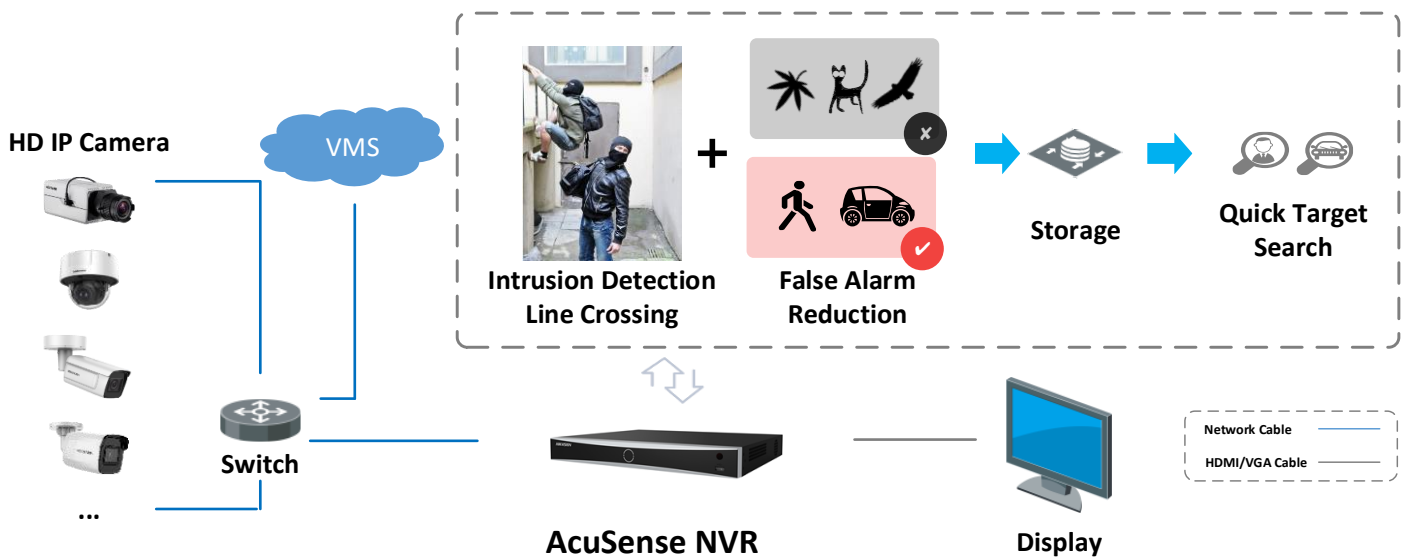

Perimeter Protection

Adopt deep learning algorithm to reduce false alarm, effectively reduces the false alarm caused by tree branches, leaves, shadow, light, vehicles, small animals, etc.