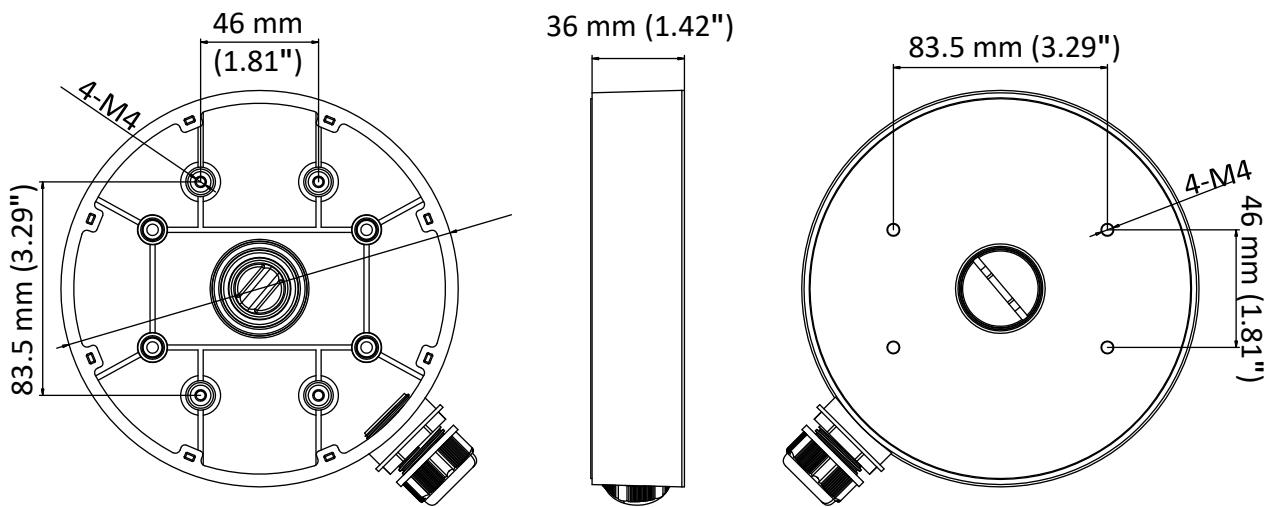

DS-1280ZJ-DM55

Junction Box

Features

- Aluminum alloy with surface spray treatment
- With cable outlet(s)
- Applies to both indoor conditions, and outdoor conditions

Dimension

Available Model

DS-1280ZJ-DM55

Parameter

Model	DS-1280ZJ-DM55
Parameters	Junction Box
Appearance	Hikvision White
Material	Aluminum Alloy
Dimension	Φ 155 mm × 36 mm (Φ 6.1" × 1.42")
Weight	300 g (0.66 lb.)

Notes

- The mount should be installed on the flat surface.
- Waterproof rubber is necessary for the outdoor application.
- The wall must be capable of supporting at least 3 times as much as the total weight of the camera, and the junction box.
- The maximum load capacity of the junction box is 2 kg (4.4 lb.).