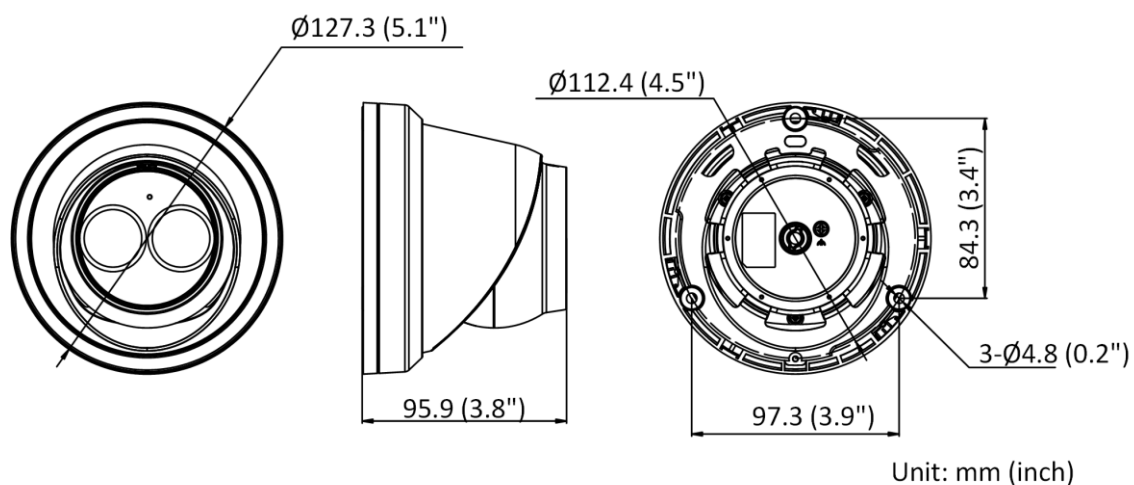

Software Reset	Yes
Storage Conditions	-30 °C to 60 °C (-22 °F to 140 °F). Humidity 95% or less (non-condensing)
Startup and Operating Conditions	-30 °C to 60 °C (-22 °F to 140 °F). Humidity 95% or less (non-condensing)
Power Supply	12 VDC ± 25%, reverse polarity protection PoE: 802.3af, Class 3
Power Consumption and Current	12 VDC, 0.5 A, max. 6 W PoE (802.3af, 36 V to 57 V), 0.19 A to 0.12 A, max. 7 W
Power Interface	Ø5.5 mm coaxial power plug
Material	Aluminum alloy body
Camera Dimension	Ø127.3 × 95.9 mm (Ø5.01" × 3.78")
Package Dimension	150 × 150 × 141 mm (5.9" × 5.9" × 5.6")
Camera Weight	Approx. 600 g (1.3 lb.)
With Package Weight	Approx. 816 g (1.8 lb.)
Approval	
EMC	FCC (47 CFR Part 15, Subpart B); CE-EMC (EN 55032: 2015, EN 61000-3-2: 2014, EN 61000-3-3: 2013, EN 50130-4: 2011 +A1: 2014); RCM (AS/NZS CISPR 32: 2015); IC (ICES-003: Issue 6, 2016); KC (KN 32: 2015, KN 35: 2015)
Safety	UL (UL 60950-1); CB (IEC 60950-1:2005 + Am 1:2009 + Am 2:2013); CE-LVD (EN 60950-1:2005 + Am 1:2009 + Am 2:2013); BIS (IS 13252(Part 1):2010+A1:2013+A2:2015)
Environment	CE-RoHS (2011/65/EU); WEEE (2012/19/EU); Reach (Regulation (EC) No 1907/2006)
Protection	IP67 (IEC 60529-2013)

▪ Available Model

DS-2CD2343G2-I (2.8/4 mm)

DS-2CD2343G2-IU (2.8/4 mm)

▪ Dimension