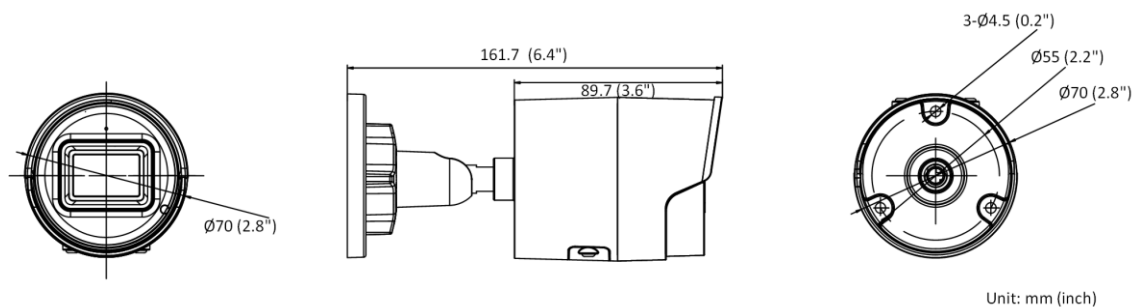

General Function	Anti-flicker, heartbeat, password reset via e-mail, pixel counter
Storage Conditions	-30 °C to 60 °C (-22 °F to 140 °F). Humidity 95% or less (non-condensing)
Startup and Operating Conditions	-30 °C to 60 °C (-22 °F to 140 °F). Humidity 95% or less (non-condensing)
Power Supply	12 VDC ± 25%, reverse polarity protection PoE: (802.3af, 36 V to 57 V), Class 3
Power Consumption and Current	12 VDC, 0.5 A, max. 6 W PoE (802.3af, 36 V to 57 V), 0.2 A to 0.13 A, max. 7 W
Power Interface	Ø5.5 mm coaxial power plug
Camera Dimension	Ø70 × 161.7 mm (Ø2.76" × 6.37")
Package Dimension	216 × 121 × 118 mm (8.6" × 4.8" × 4.7")
Camera Weight	Approx. 490 g (1.1 lb.)
With Package Weight	Approx. 724 g (1.6 lb.)
Approval	
EMC	FCC (47 CFR Part 15, Subpart B); CE-EMC (EN 55032: 2015, EN 61000-3-2: 2014, EN 61000-3-3: 2013, EN 50130-4: 2011 +A1: 2014); RCM (AS/NZS CISPR 32: 2015); IC (ICES-003: Issue 6, 2016); KC (KN 32: 2015, KN 35: 2015)
Safety	UL (UL 60950-1); CB (IEC 60950-1:2005 + Am 1:2009 + Am 2:2013); CE-LVD (EN 60950-1:2005 + Am 1:2009 + Am 2:2013); BIS (IS 13252(Part 1):2010+A1:2013+A2:2015)
Environment	CE-RoHS (2011/65/EU); WEEE (2012/19/EU); Reach (Regulation (EC) No 1907/2006)
Protection	IP67 (IEC 60529-2013)

▪ Available Model

DS-2CD2043G2-I (2.8/4/6 mm)

DS-2CD2043G2-IU (2.8/4/6 mm)

▪ Dimension

- Accessory
- Optional

DS-1280ZJ-XS Junction Box

Distributed by

HIKVISION®