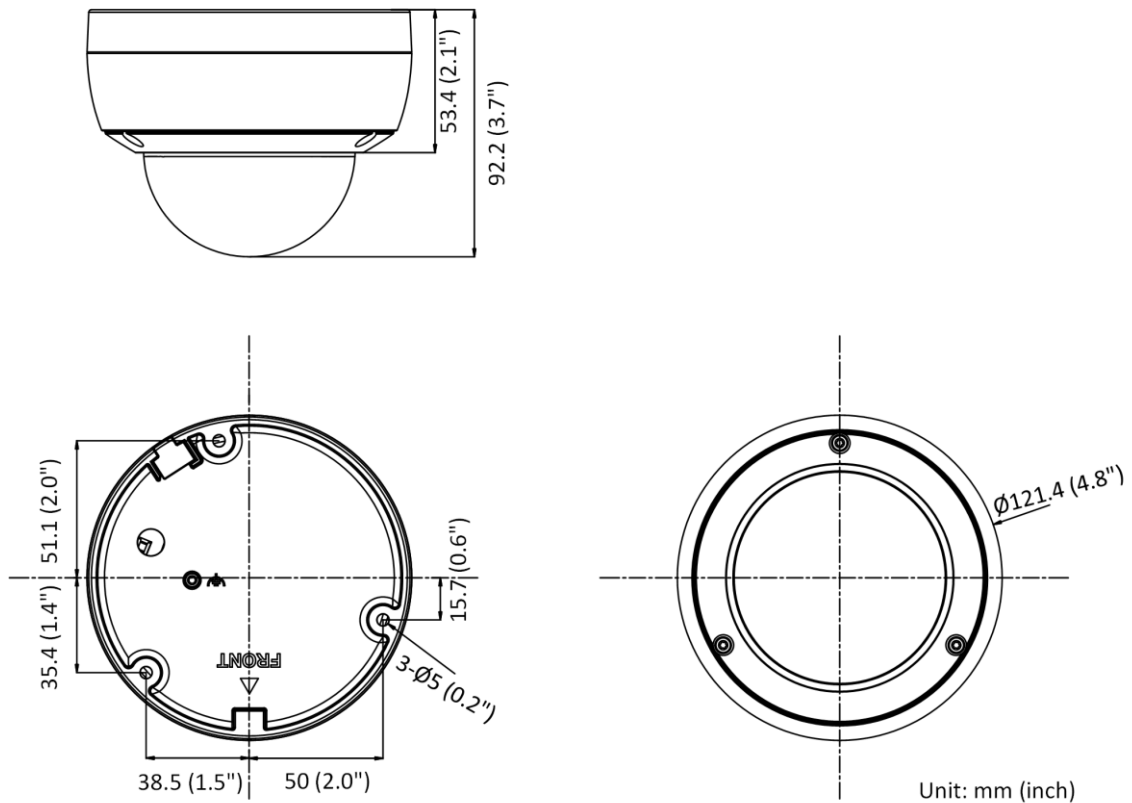

▪ **Dimension**

▪ **Accessory**

▪ **Optional**

DS-1272ZJ-120 Wall Mount	DS-1280ZJ-DM46 Junction Box	DS-1275ZJ-SUS Vertical Pole Mount	DS-1271ZJ-120 Pendant Mount	DS-1272ZJ-120B Wall Mount
DS-1276ZJ-SUS Corner Mount	DS-1253ZJ-M Rain Shade