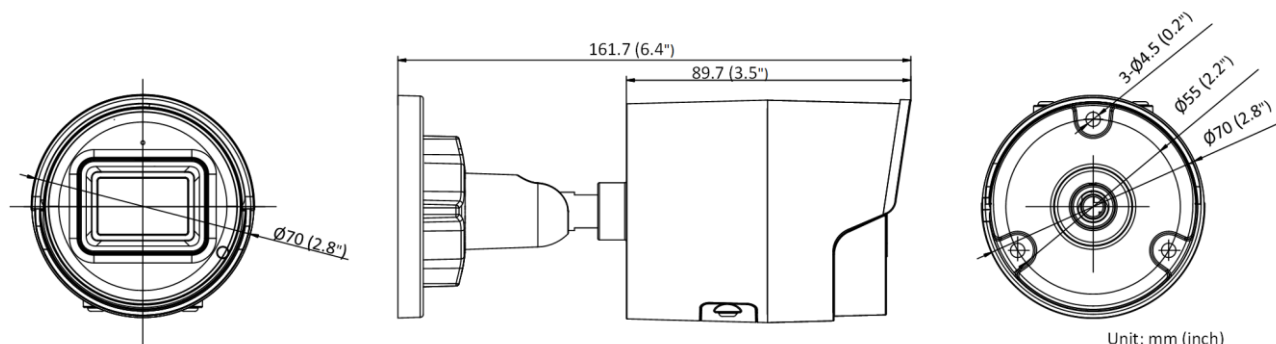

Power Consumption and Current	12 VDC, 0.5 A, max. 6.0 W PoE: (802.3af, 36 V to 57 V), 0.2 A to 0.13 A, max. 7.0 W
Power Interface	Ø5.5 mm coaxial power plug
Material	ADC12
Camera Dimension	Ø70 × 161.7 mm (2.8" × 6.4")
Package Dimension	216 × 121 × 118 mm (8.5" × 4.8" × 4.6")
Camera Weight	480 g (1.1 lb.)
With Package Weight	696 g (1.5 lb.)
Linkage Method	Upload to NAS/memory card, notify surveillance center, trigger record, trigger capture, strobe light, audible warning *Note: External device is required.
Web Client Language	32 languages English, Russian, Estonian, Bulgarian, Hungarian, Greek, German, Italian, Czech, Slovak, French, Polish, Dutch, Portuguese, Spanish, Romanian, Danish, Swedish, Norwegian, Finnish, Croatian, Slovenian, Serbian, Turkish, Korean, Traditional Chinese, Thai, Vietnamese, Japanese, Latvian, Lithuanian, Portuguese (Brazil)
General Function	Anti- flicker, heartbeat, mirror, privacy masks, flash log, password reset via e-mail, pixel counter
Software Reset	Yes
<b>Approval</b>	
EMC	FCC (47 CFR Part 15, Subpart B); CE-EMC (EN 55032: 2015, EN 61000-3-2: 2014, EN 61000-3-3: 2013, EN 50130-4: 2011 +A1: 2014); RCM (AS/NZS CISPR 32: 2015); IC (ICES-003: Issue 6, 2016); KC (KN 32: 2015, KN 35: 2015)
Safety	UL (UL 60950-1); CB (IEC 60950-1:2005 + Am 1:2009 + Am 2:2013); CE-LVD (EN 60950-1:2005 + Am 1:2009 + Am 2:2013); BIS (IS 13252(Part 1):2010+A1:2013+A2:2015); LOA (IEC/EN 60950-1)
Environment	CE-RoHS (2011/65/EU); WEEE (2012/19/EU); Reach (Regulation (EC) No 1907/2006)
Protection	-IU: Ingression protection: IP66 (IEC 60529-2013) -I: Ingression protection: IP67 (IEC 60529-2013)

## ▪ Available Model

DS-2CD2046G2-I(2.8 mm, 4 mm, 6 mm)

DS-2CD2046G2-IU(2.8 mm, 4 mm, 6 mm)

## ▪ Dimension