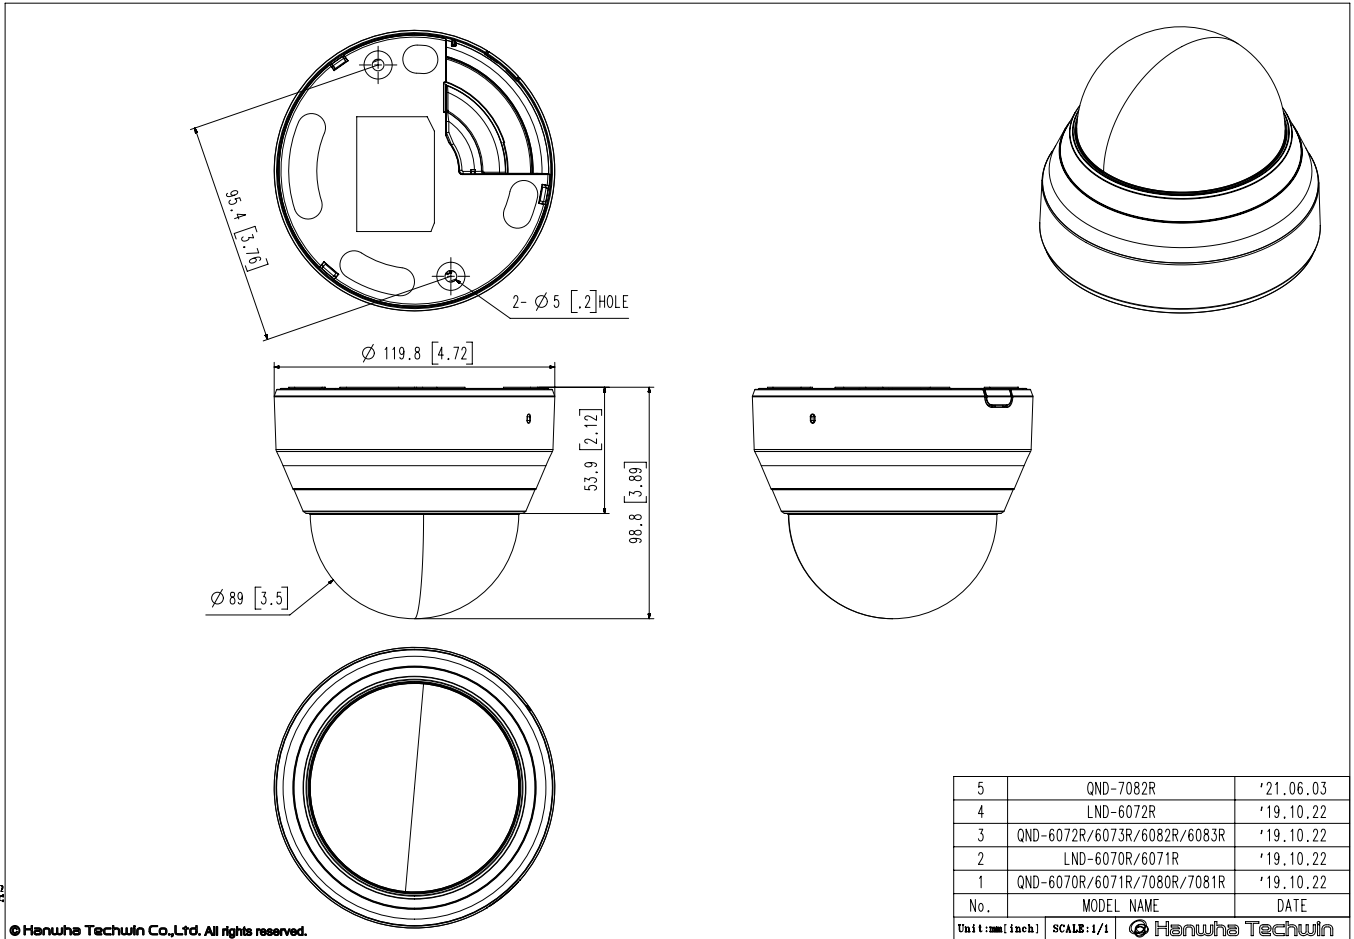

Mechanical

Color / Material	White / Plastic
RAL Code	RAL9003
Product Dimensions / Weight	Ø119.8 x 98.8mm (Ø4.72 x 3.89"), 320g (0.705 lb)
Compatible Conduit hole / Gangbox	- Included : Double - SBD-120GP : Single, Double, 4"Octagon

QND-7082R

4MP IR Dome Camera

Unit: mm [inch]

CAD

A2

© Hanwha Techwin Co., Ltd. All rights reserved.