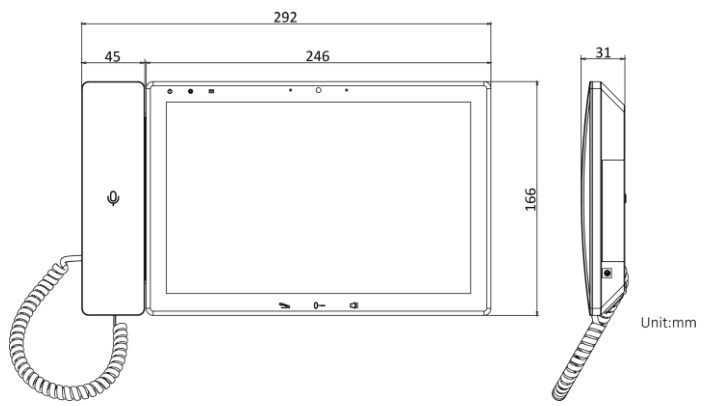

|                          |  |
|--------------------------|--|
| Wired network            | 2 10/100/1000 M self-adaptive Ethernet   |
| Wi-Fi standard           | /  |
| 3G/4G standard           | /  |
| Zigbee                   | /  |
| <b>Device interfaces</b> |  |
| Alarm input              | 2  |
| Network interface        | 2  |
| TAMPER                   | 0  |
| RS-485                   | 1  |
| USB                      | 3  |
| TF card                  | Max to 128 G   |
| Lock control             | 2 Relay output   |
| <b>General</b>           |  |
| Button                   | 3 touch buttons  |
| Installation             | Table mounting & wall mounting   |
| Indicator                | 3  |
| Weight                   | Without package: 1.285 kg<br>With package: 2.305 kg  |
| Protective level         | /  |
| Working humidity         | 10% to 90%   |
| Language                 | English, French, Portuguese (Europe), Spanish (Europe), Russian, German, Italian, Polish, Arabic, Turkish, Vietnamese, Hungarian, Dutch, Romanian, Czech, Bulgarian, Ukrainian, Croatian, Serbian, Lithuanian, Estonian, Latvian, Norwegian, Greek, Danish |
| Dimensions               | 292 mm × 166 mm × 31 mm (11.5" × 6.5" × 1.2")  |
| Battery                  | /  |
| Power supply             | Standard PoE (LAN1)<br>12 VDC  |
| Application environment  | Indoor   |
| Power consumption        | ≤ 12 W   |

## Dimension