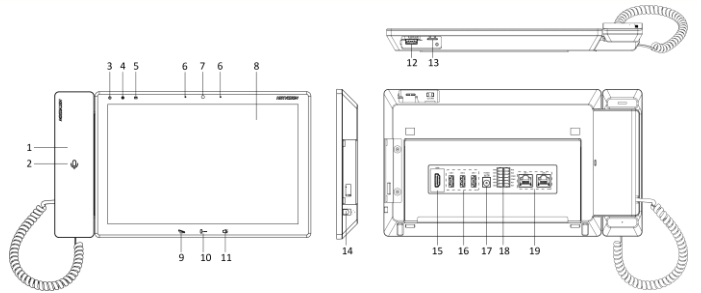

Wired network	2 10/100/1000 M self-adaptive Ethernet
Wi-Fi standard	/
3G/4G standard	/
Zigbee	/
Device interfaces	
Alarm input	2
Network interface	2
TAMPER	0
RS-485	1
USB	3
TF card	Max to 128 G
Lock control	2 Relay output
General	
Button	3 touch buttons
Installation	Table mounting & wall mounting
Indicator	3
Weight	Without package: 1.285 kg With package: 2.305 kg
Protective level	/
Working humidity	10% to 90%
Language	English, French, Portuguese (Europe), Spanish (Europe), Russian, German, Italian, Polish, Arabic, Turkish, Vietnamese, Hungarian, Dutch, Romanian, Czech, Bulgarian, Ukrainian, Croatian, Serbian, Lithuanian, Estonian, Latvian, Norwegian, Greek, Danish
Dimensions	292 mm × 166 mm × 31 mm (11.5" × 6.5" × 1.2")
Battery	/
Power supply	Standard PoE (LAN1) 12 VDC
Application environment	Indoor
Power consumption	≤ 12 W

No.	Description	No.	Description
1	Phone	11	Speaker Button
2	Phone Indicator(Reserved)	12	Goose Neck Microphone Interface
3	Power Indicator	13	TF Card Slot
4	Alarm Indicator	14	Earphone Interface
5	Information Indicator	15	HDMI
6	Microphone	16	USB Interface
7	Camera	17	Power Interface
8	Screen	18	Terminals
9	Answer/Hang Up Button	19	Network Interface
10	Unlock Button		

Note: USB3 is used to debugging only. It cannot connect to USB flash drive.