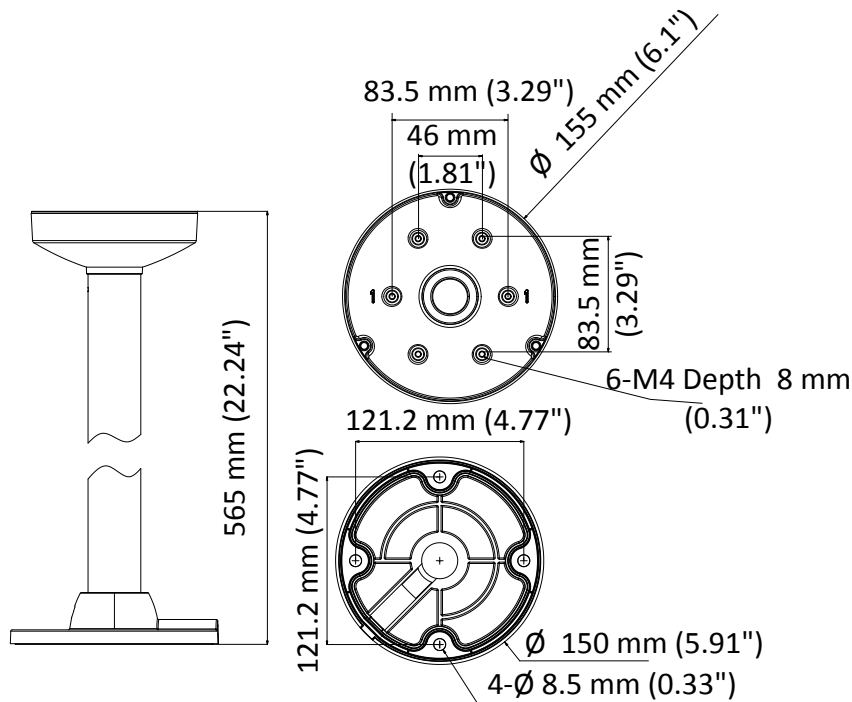

DS-1471ZJ-155

Pendant Mount for Dome Camera

Feature

- Aluminum alloy with surface spray treatment
- Waterproof design

Dimension

Available Model

DS-1471ZJ-155

Parameter

Model	DS-1471ZJ-155
Parameters	Pendant Mount for Dome Camera
Appearance	Hikvision White
Material	Aluminum Alloy
Dimension	Ø 155 mm × 565 mm (6.1" × 22.24")
Weight	650 g (1.4 lb.)

Note

- The mount should be installed on the flat surface.
- Waterproof rubber is necessary for the outdoor application.
- The wall must be capable of supporting at least 3 times as much as the total weight of the camera and the mount.
- The mount's maximum load capacity is 3 Kg (6.6 lb.).