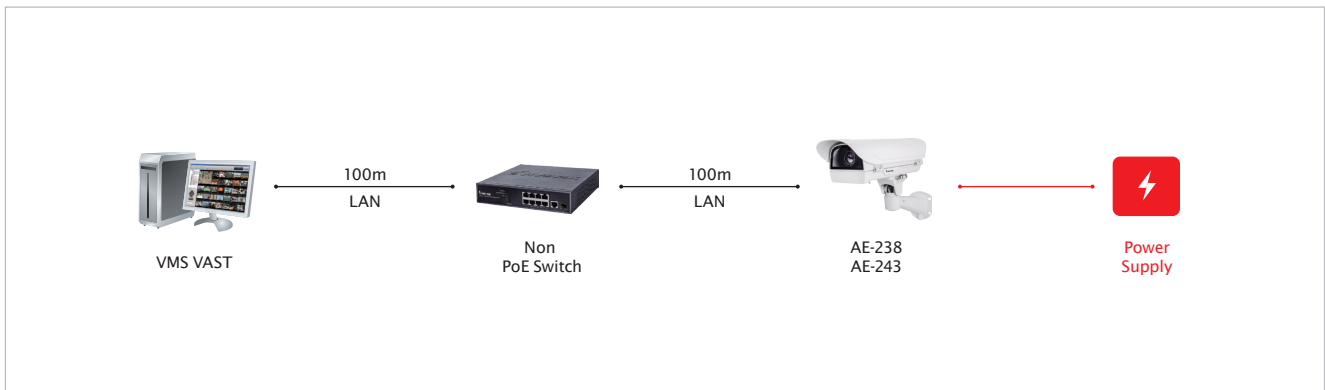

Application