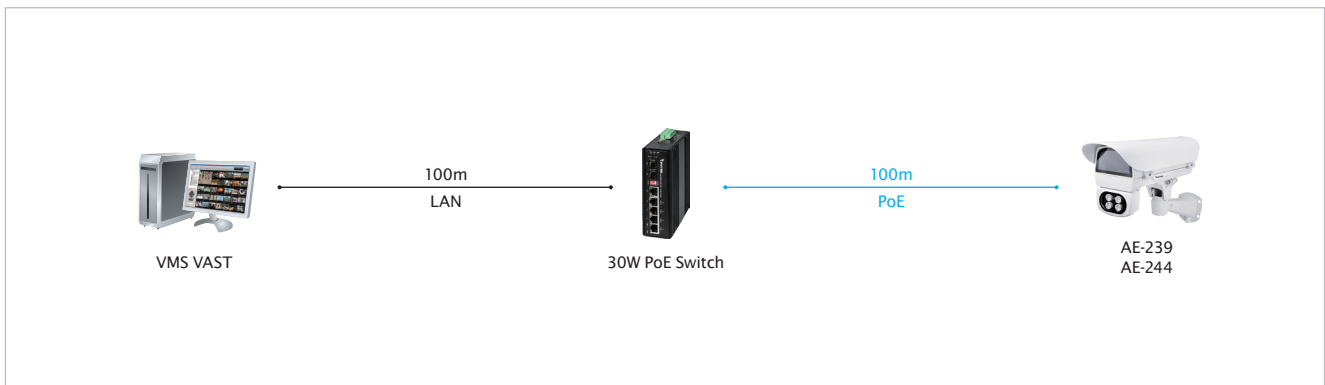

Application