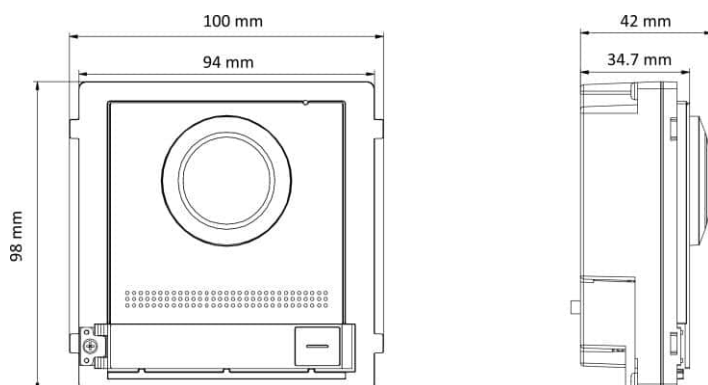

Supplement light	Low illumination, IR supplement lights
Video standard	H.264
Lens	1
FOV	Horizontal: 146° , Vertical: 82°
WDR	Support
Resolution	2 MP

Audio parameters

Audio input	Built-in omnidirectional microphone
Audio compression standard	G.711 U, G.711 A
Audio output	Built-in loudspeaker
Audio compression bitrate	64 Kbps
Audio quality	Noise suppression and echo cancellation
Volume adjustment	Adjustable

Capacity

Fingerprint capacity	/
User capacity	2000
Card capacity	6000
Face capacity	NA
Linked indoor station capacity	500
Event capacity	/
Sub door station capacity	16

Network parameters

Communication protocol	TCP/IP, RTSP
Wired network	10/100 Mbps self-adaptive Ethernet
Wi-Fi	NA
Bluetooth	NA
3G/4G	NA

Device interfaces	
Alarm input	4 (2 exit buttons and 2 door contacts by default)
TAMPER	1
Network interface	1 RJ45
Exit button	2 (2 for lock control)
Door contact input	1
RS-485	1 (1 for Hikvision's sub module communication)
Wiegand	NA
TF card	NA
Alarm output	NA
Lock control	2 (2 relay, max to 30 V, 2 A)
USB	NA
Power interface	12 VDC power output (max to 12 V, 150 mA)
Two-wire IP interface	NA
General	
Power supply	12 VDC/PoE (IEEE 802.3af)
Working temperature	-40° C to 60° C (-40° F to 140° F)
Working humidity	10% to 95%
Button	1
Protective level	IP65
Installation	Surface mounting & flush mounting
Dimensions(L × W × H)	98 mm × 100 mm × 42 mm (3.86" × 3.94" × 1.65")
Language	English,French,Portuguese,Brazilian Portuguese,Spanish,Russian,German,Italian,Polish,Turkish,Vietnamese,Arabic,Czech,Hungarian,Dutch,Romanian,Bulgarian,Ukrainian,Croatian,Serbian,Greek,Slovak
Indicator	0
Weight	Without package: 0.410 kg With Package: 0.581 kg
Battery	/
Application environment	Outdoor
Power consumption	≤ 5 W

Dimension

Available Model

DS-KD8003-IME1(B)/S

Headquarters

No.555 Qianmo Road, Binjiang District,
Hangzhou 310051, China
T +86-571-8807-5998
www.hikvision.com

Follow us on social media to get the latest product and solution information.