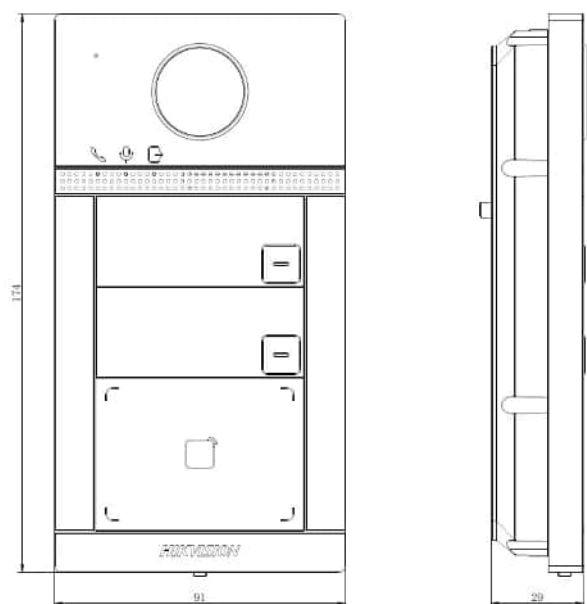

Received frequency	2.4 to 2.4835GHz
Transmitted frequency	2.4 to 2.4835 GHz
Bandwidth	20/40 MHz
Frequency power	802.11b:15 dBm +/- 1.5 dBm 802.11g:15 dBm +/- 1.5 dBm 802.11n(ht20):14 dBm +/- 1.5 dBm 802.11n(ht40):12 dBm +/- 1.5 dBm

Authentication	
Card reading frequency	13.56 MHz

Device interfaces	
Alarm input	4
Network interface	1
TAMPER	1
Exit button	2 Max.
RS-485	1
USB	0
Wiegand	0
TF card	1 (reserved)
Alarm output	0
Lock control	2
Door contact input	2
Power interface	1

General	
Button	2
Installation	Surface mounting
Indicator	3
Weight	384 g
Protective level	IP65, IK08
Working temperature	-40°C to 53°C (-40°F to 127.4°F)
Working humidity	10% to 95%
Dimensions	174 mm × 91 mm × 29 mm
Battery	/
Application environment	Outdoor
Power consumption	< 10 W

Language	English, French, Portuguese, Portuguese (Brazil), Spanish, Russian, German, Italian, Polish, Arabic, Turkish, Vietnamese, Hungarian, Dutch, Romanian, Czech, Bulgarian, Ukrainian, Croatian, Serbian, Greek, Slovak

Available Model

DS-KV8213-WME1(C)

Dimension

Unit: mm