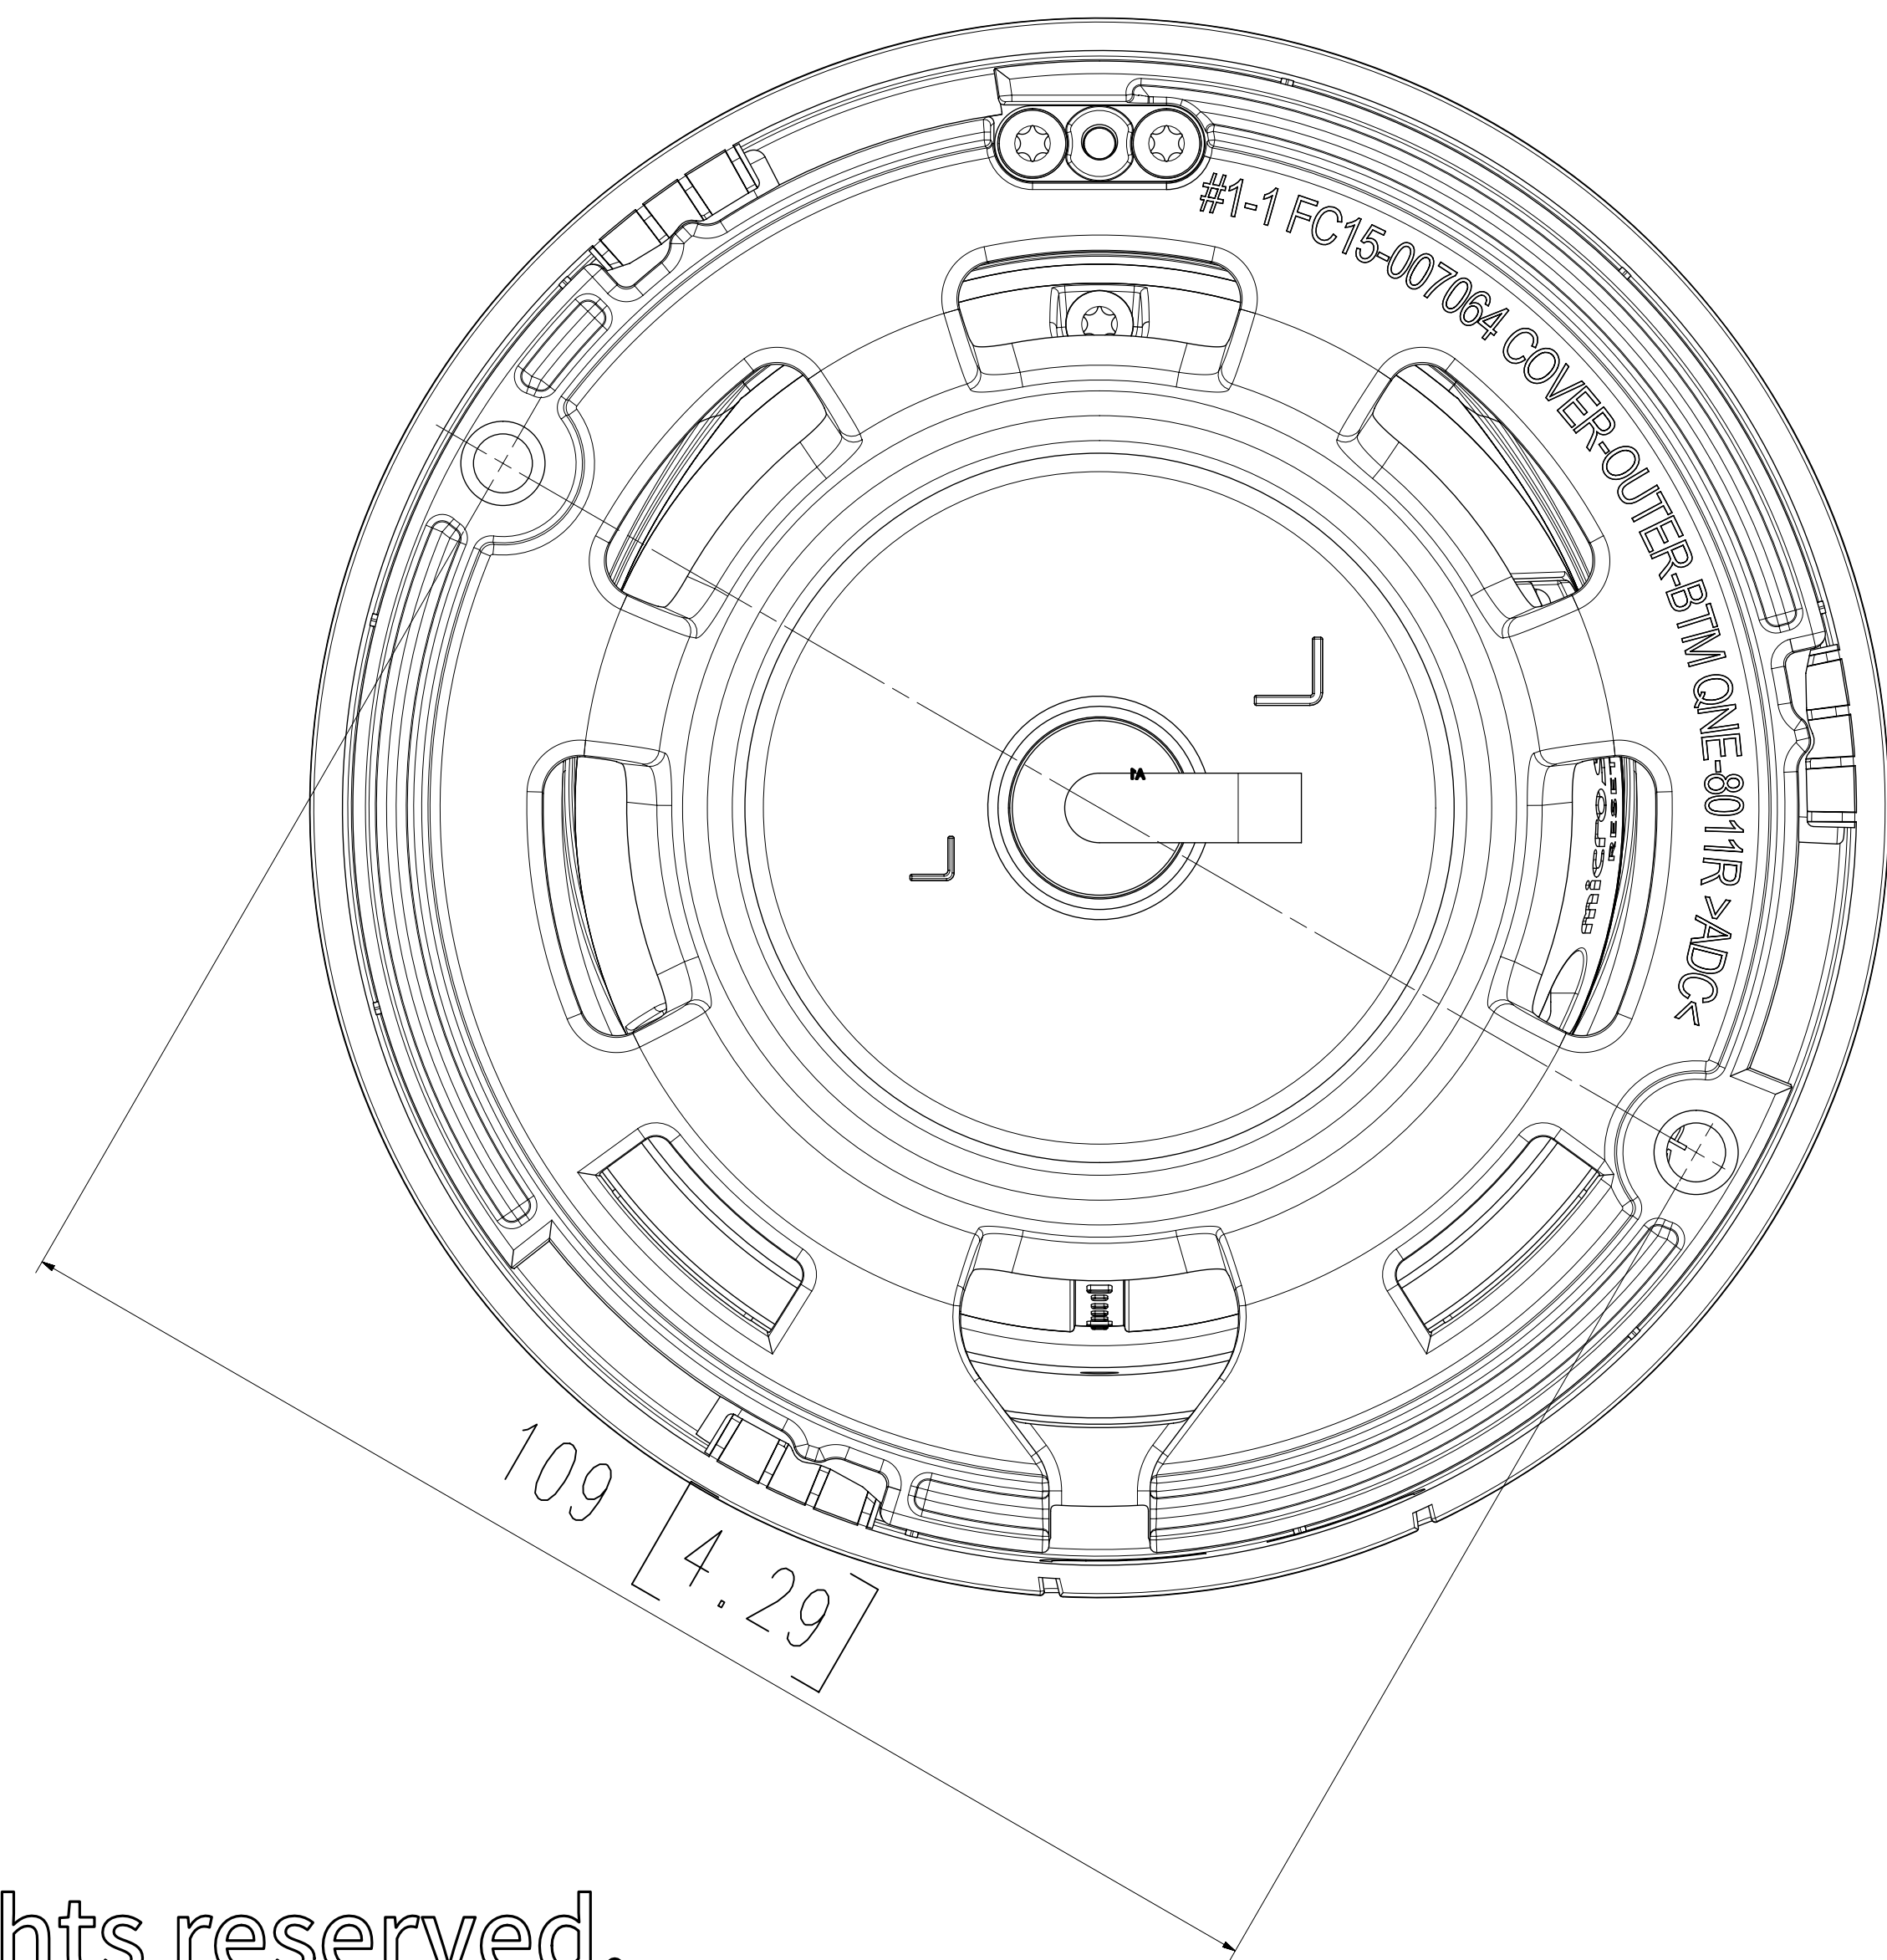

124.95 [4.92]

3	MODEL 2	
2	MODEL 1	
1	BASIC MODEL	'23.05.15
No.	MODEL NAME	ANE-L7012L
Unit:mm[inch]		SCALE:2/1
© Hanwha Vision		