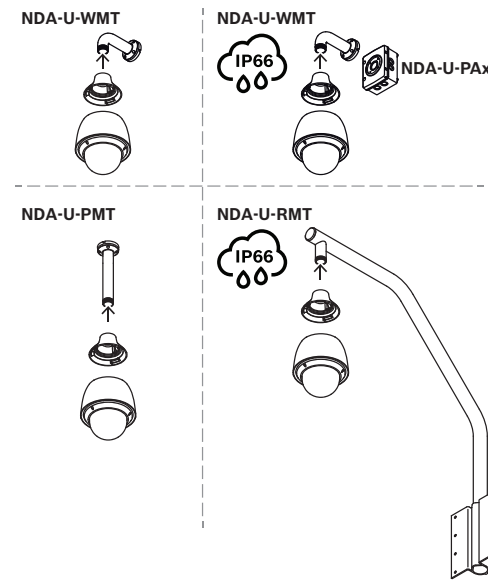

1 |

2 |

3 |

4 |

5 |

6 |

7 |

8 |

AUTODOME IP starlight 5000i
NDP-5522-Z30

en Quick installation guide

Project Assistant app
Windows | iOS | Android

<https://downloadstore.boschsecurity.com/>

Configuration Manager
Windows

<https://downloadstore.boschsecurity.com/>