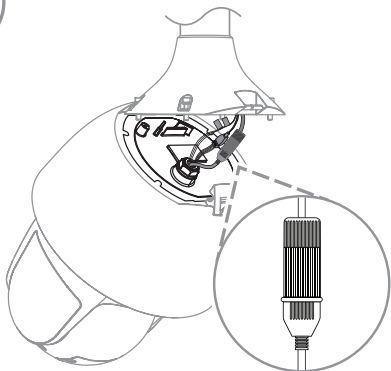

AUTODOME IP starlight 5100i IR
NDP-5533-Z30L

en Quick installation guide

Project Assistant app
Windows | iOS | Android

<https://downloadstore.boschsecurity.com/>

Configuration Manager
Windows

<https://downloadstore.boschsecurity.com/>