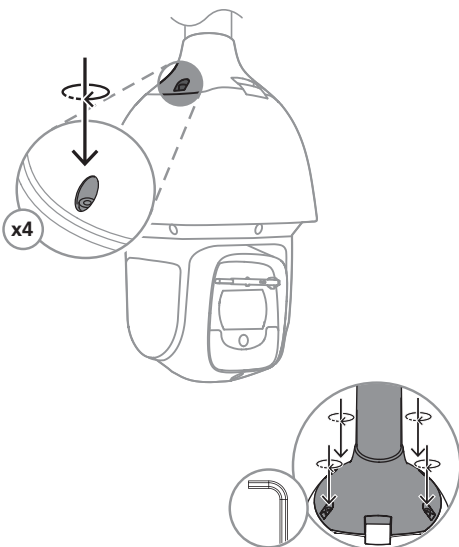

AUTODOME IP starlight 5100i IR
NDP-5533-Z30L

en Quick installation guide

Project Assistant app
Windows | iOS | Android

<https://downloadstore.boschsecurity.com/>

Configuration Manager
Windows

<https://downloadstore.boschsecurity.com/>