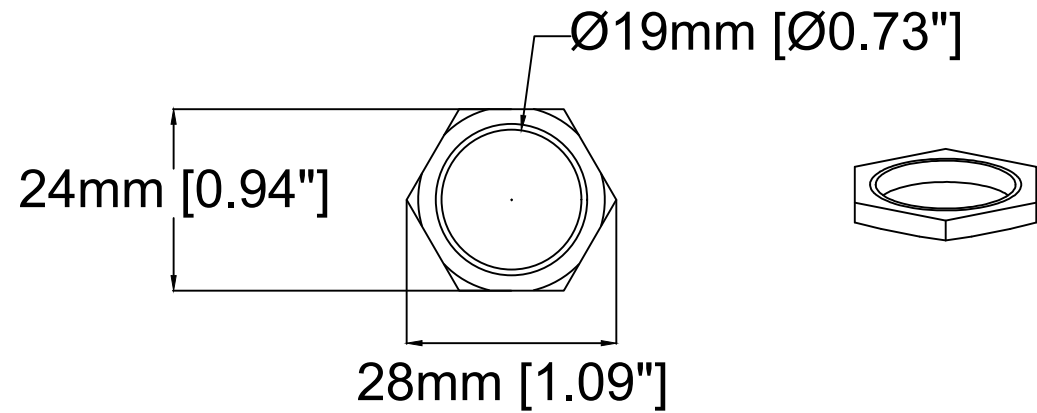

Revision	v.01	Revision date	2024-01-18
Paper size	A4	Release date	2024-01-18
Created by	MS	Scale	1:1

Ø20mm [Ø0.79"]

29mm [1.15"]

20mm [0.79"]

Revision	v.01	Revision date	2024-01-18
Paper size	A4	Release date	2024-01-18
Created by	MS	Scale	1:1

Revision	v.01	Revision date	2024-01-18
Paper size	A4	Release date	2024-01-18
Created by	MS	Scale	1:1