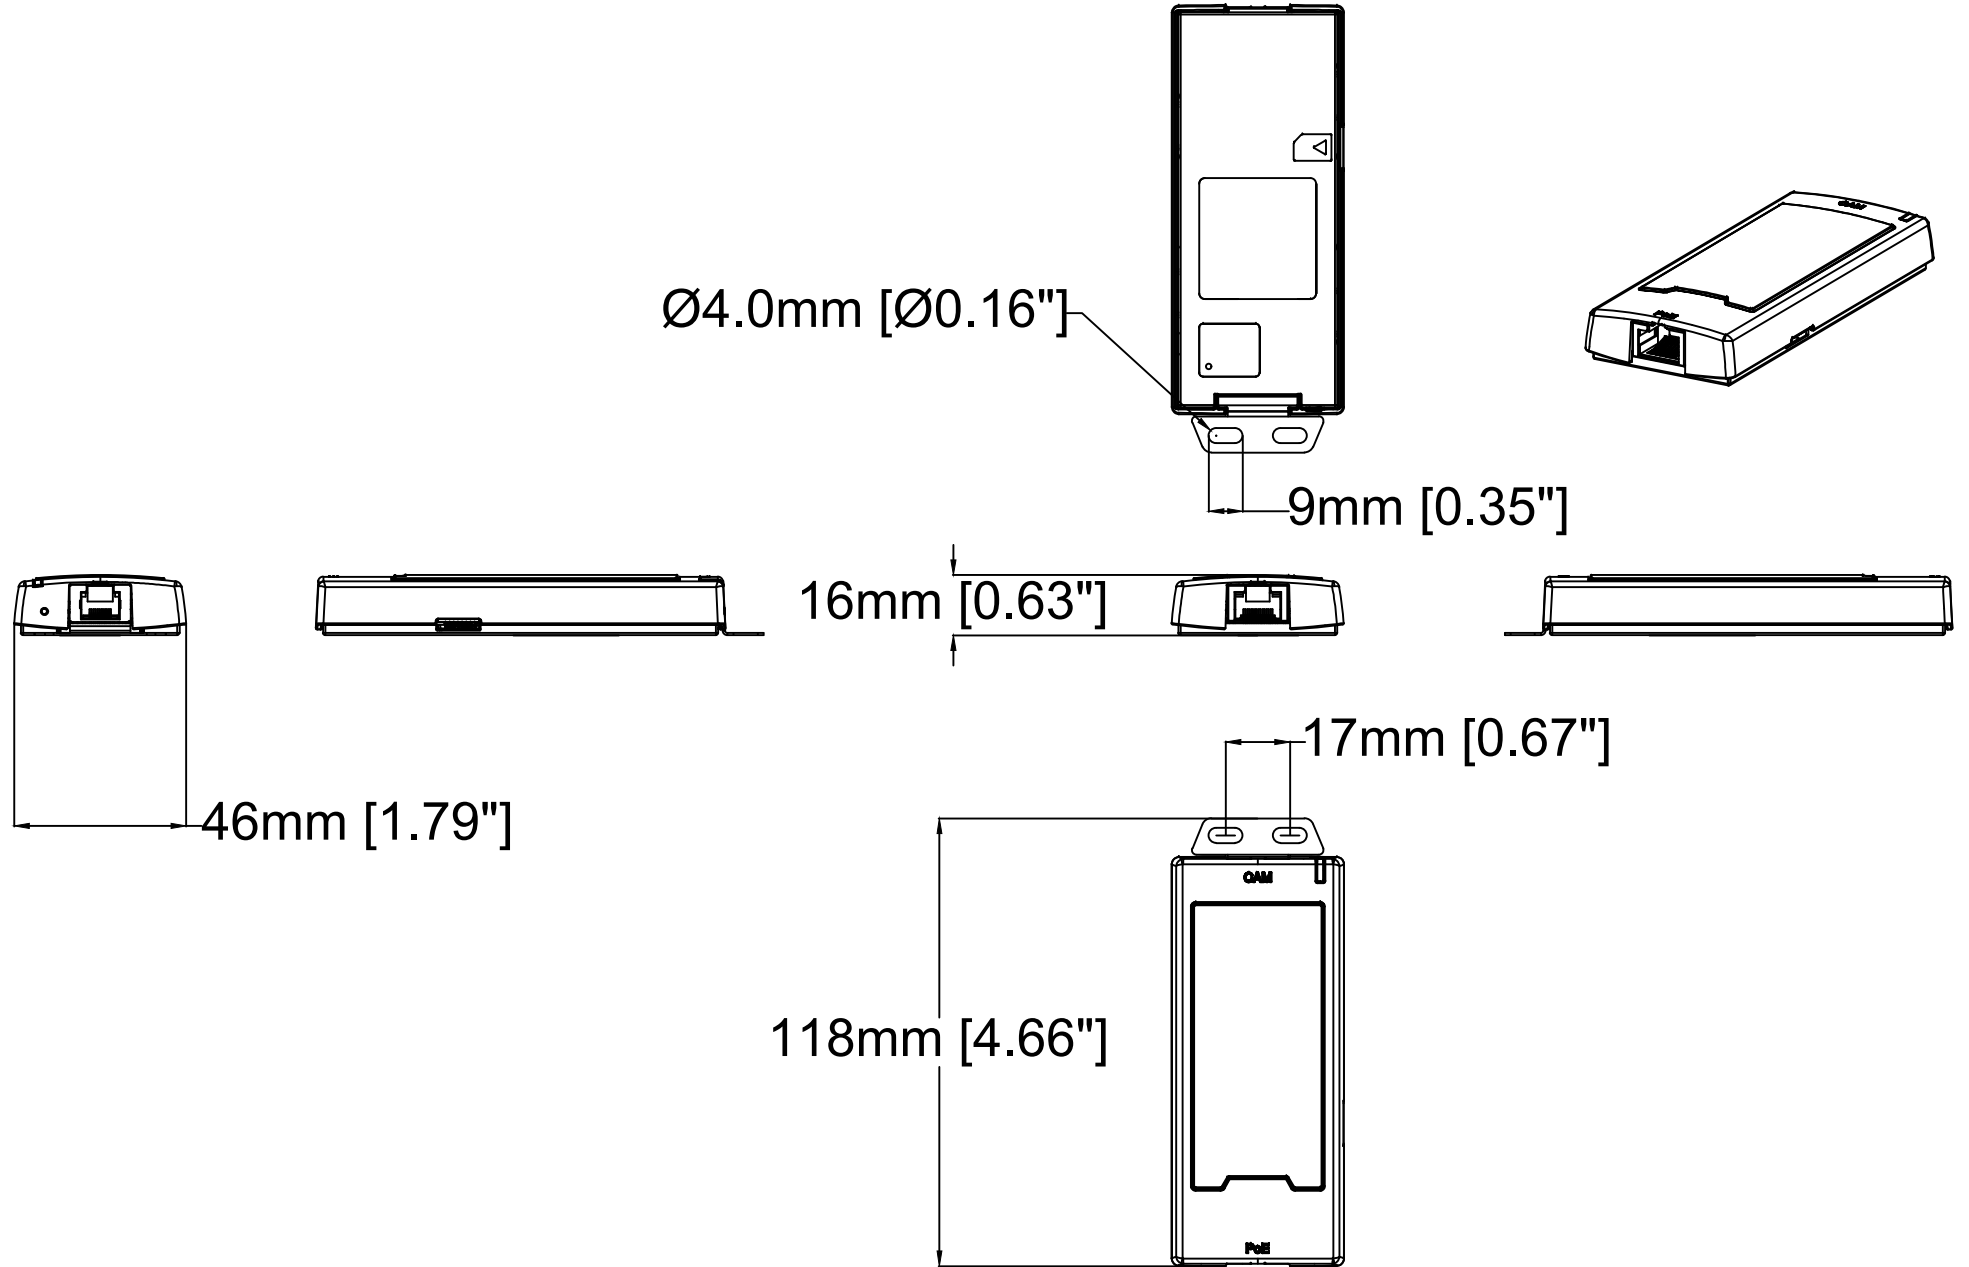

Revision	v.01	Revision date	2024-01-18
Paper size	A4	Release date	2024-01-18
Created by	MS	Scale	1:1

Ø20mm [Ø0.79"]

29mm [1.15"]

20mm [0.79"]

Revision	v.01	Revision date	2024-01-18
Paper size	A4	Release date	2024-01-18
Created by	MS	Scale	1:1

Revision	v.01	Revision date	2024-01-18
Paper size	A4	Release date	2024-01-18
Created by	MS	Scale	1:1