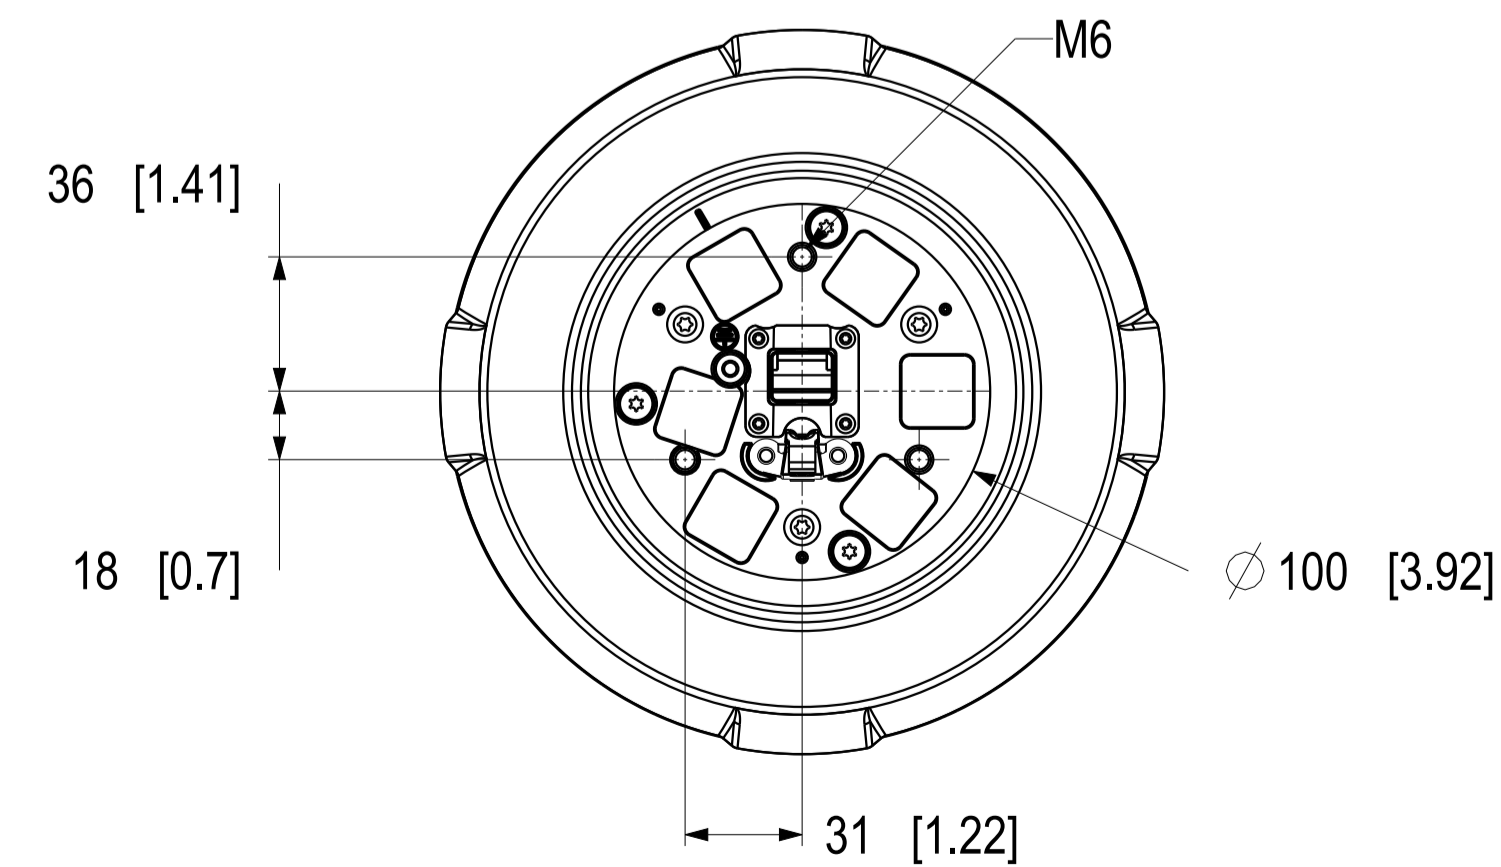

Without Weather Cover

AXIS Q6325-LE PTZ Camera