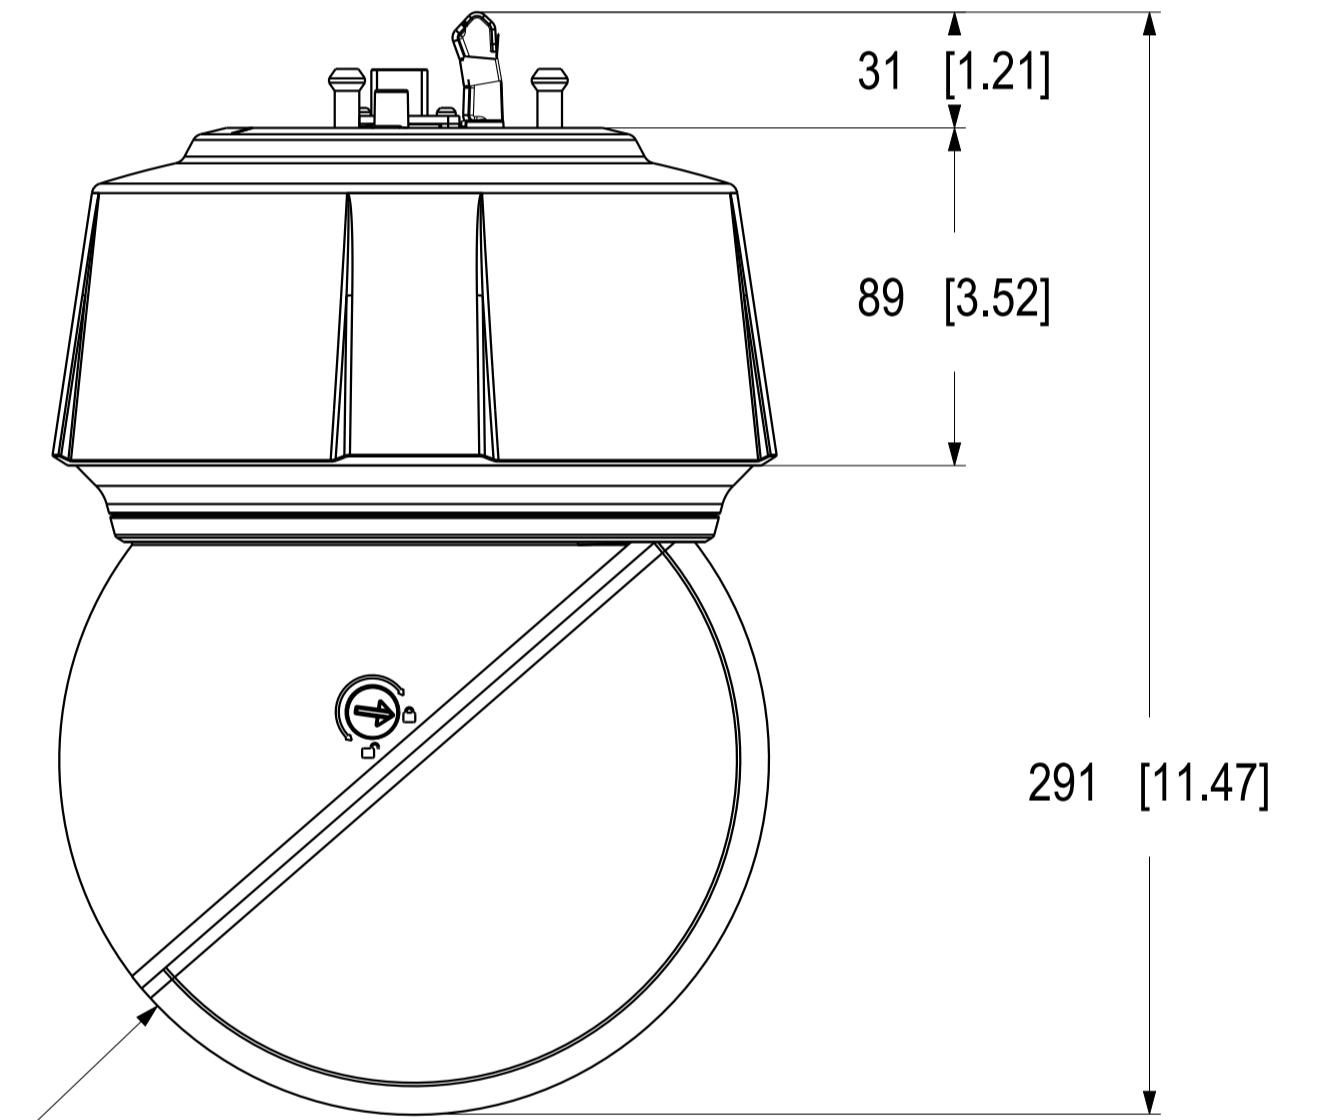

Without Weather Cover

AXIS Q6325-LE PTZ Camera