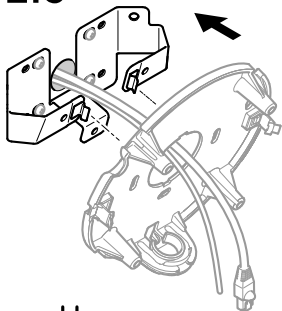

AXIS TD4301-E Angle Mount

Installation guide

1x

3x

1.1

1.2

2.1

2.2

2.3

2.4

Installation guide

AXIS TD4301-E Angle Mount

© 2024 Axis Communications AB

Ver. M1.4

Date: November 2024

Part no. 3183589