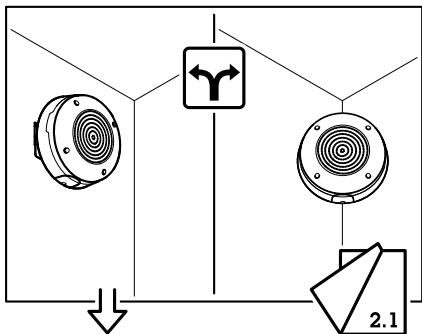

AXIS TD4301-E Angle Mount

Installation guide

1x

3x

1.1

1.2

2.1

2.2

2.3

2.4

Installation guide

AXIS TD4301-E Angle Mount

© 2024 Axis Communications AB

Ver. M1.4

Date: November 2024

Part no. 3183589