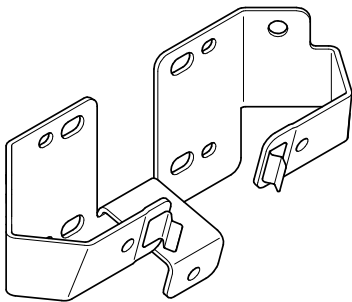

AXIS TD4301-E Angle Mount

Installation guide

1x

3x

1.1

1.2

2.1

2.2

2.3

2.4

Installation guide

AXIS TD4301-E Angle Mount

© 2024 Axis Communications AB

Ver. M1.4

Date: November 2024

Part no. 3183589