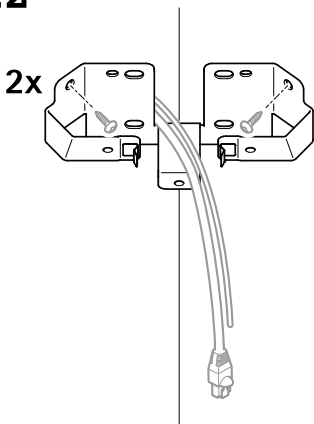

AXIS TD4301-E Angle Mount

Installation guide

1x

3x

1.1

1.2

2.1

2.2

2.3

2.4

Installation guide

AXIS TD4301-E Angle Mount

© 2024 Axis Communications AB

Ver. M1.4

Date: November 2024

Part no. 3183589