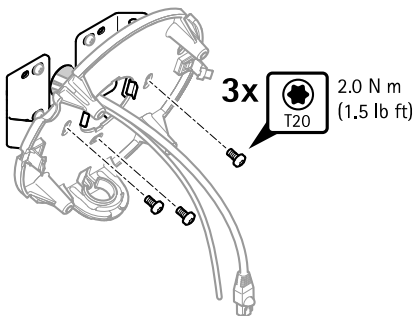

2.3

2.4

Installation guide

AXIS TD4301-E Angle Mount

© 2024 Axis Communications AB

Ver. M1.4

Date: November 2024

Part no. 3183589