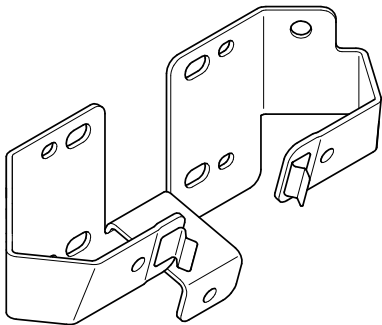

AXIS TD4301-E Angle Mount

Installation guide

1x

3x

1.1

1.2

2.1

2.2

2.3

2.4

Installation guide

AXIS TD4301-E Angle Mount

© 2024 Axis Communications AB

Ver. M1.4

Date: November 2024

Part no. 3183589