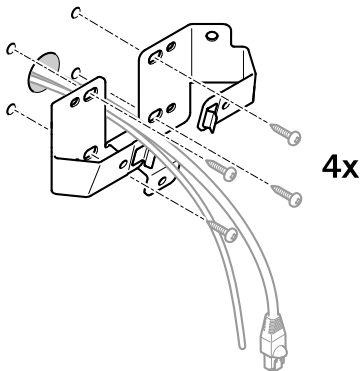

AXIS TD4301-E Angle Mount

Installation guide

1x

3x

1.1

1.2

2.1

2.2

2.3

2.4

Installation guide

AXIS TD4301-E Angle Mount

© 2024 Axis Communications AB

Ver. M1.4

Date: November 2024

Part no. 3183589