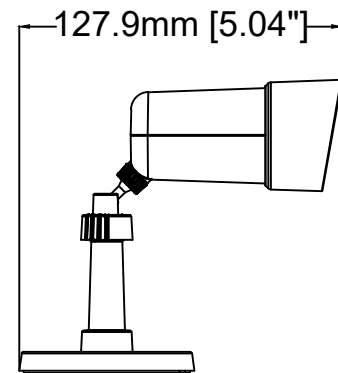

# AXIS TF1804 Bullet Housing

Revision	v.01	Revision date	2024-02-29
Paper size	A4	Release date	2024-02-29
Created by	MS	Scale	1:3