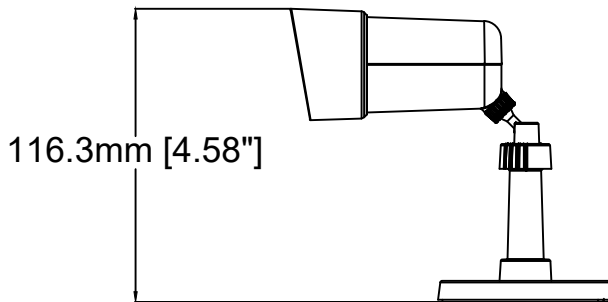

# AXIS TF1804 Bullet Housing

Revision	v.01	Revision date	2024-02-29
Paper size	A4	Release date	2024-02-29
Created by	MS	Scale	1:3