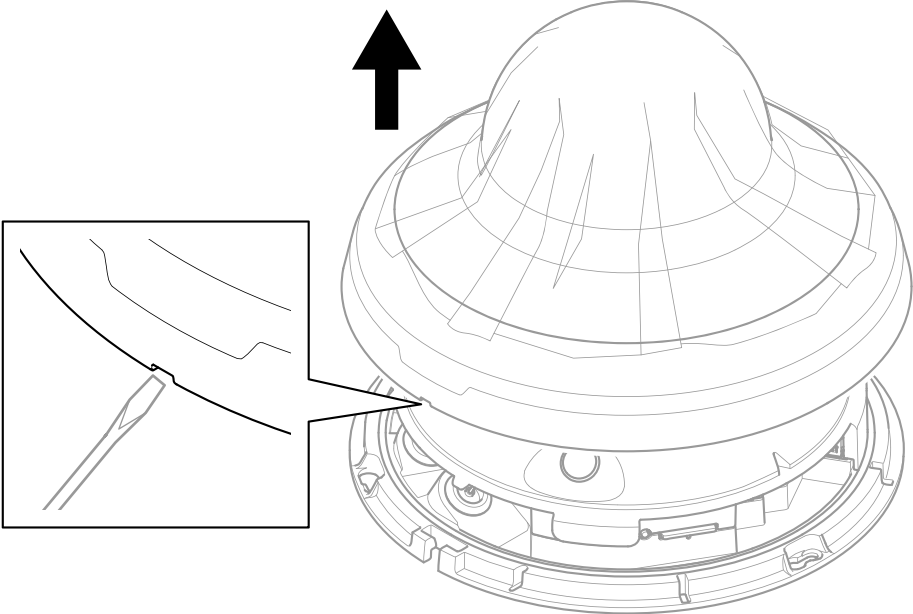

AXIS TM5806-E Housing

Installation guide

AXIS TM5806-E Housing

1x

1x

3x

1.1

1.2

1.3

AXIS TM5806-E Housing

1.4

1.5

3x
1 Nm
(0.7 lb ft)

1.6

1.7

1.8