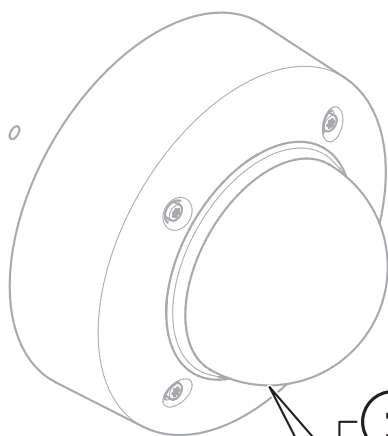

1:1

Drill template

AXIS P3268-SLVE

axis.com/products/axis-tq3817-e-weathershield/support

AXIS Q3538-SLVE

2.1

2.2

Installation guide

2.3