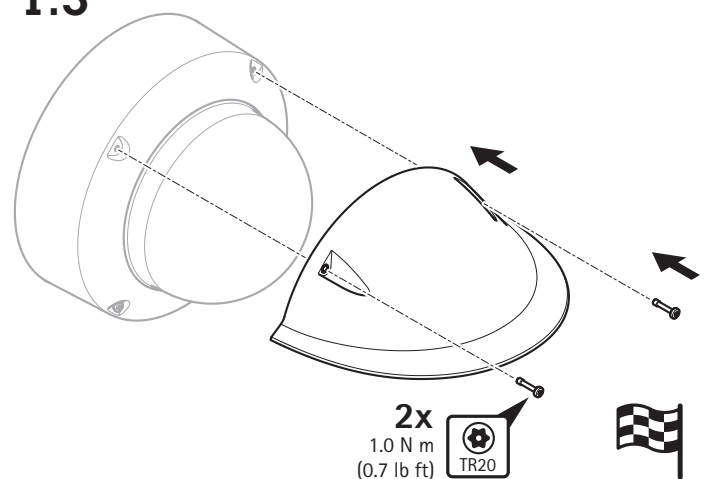

Installation guide

1.1

1.2

1.3

1:1

Drill template

AXIS P3268-SLVE

axis.com/products/axis-tq3817-e-weathershield/support