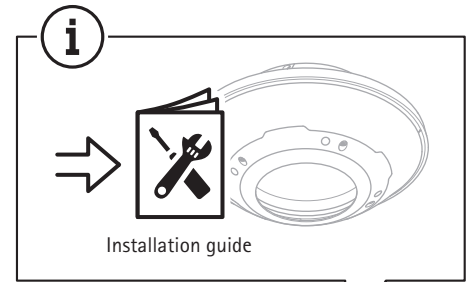

AXIS TQ6821-E Hard-Coated Dome Installation guide

1.1

1.2

1.3

1.4

1.5