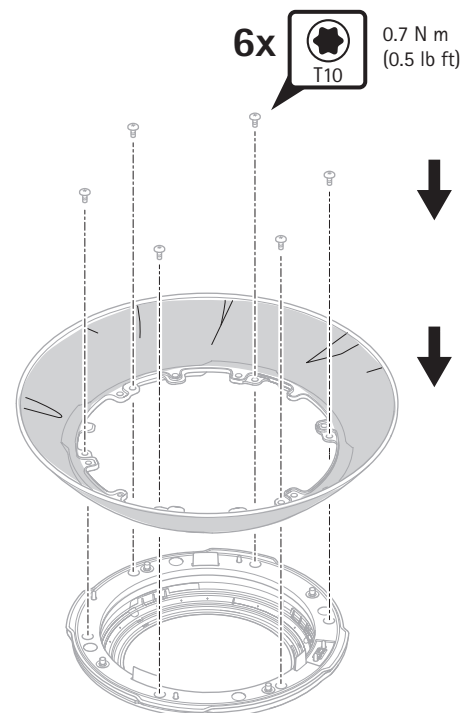

AXIS TQ6821-E Hard-Coated Dome Installation guide

1.1

1.2

1.3

1.4

1.5