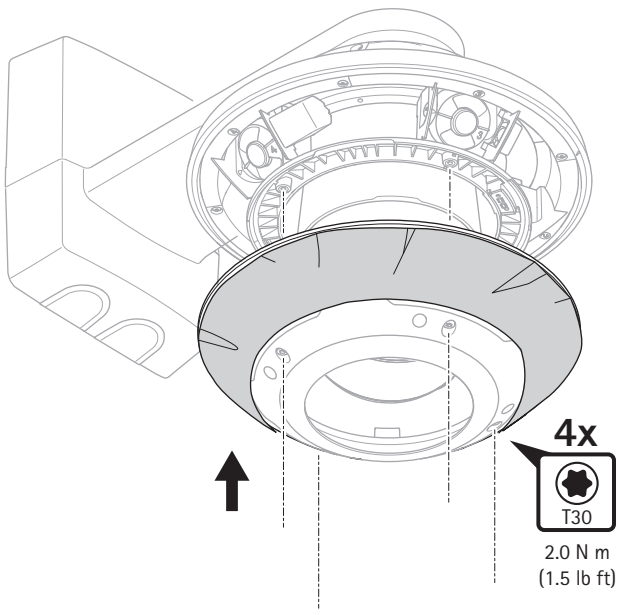

AXIS TQ6821-E Hard-Coated Dome Installation guide

1.1

1.2

1.3

1.4

1.5