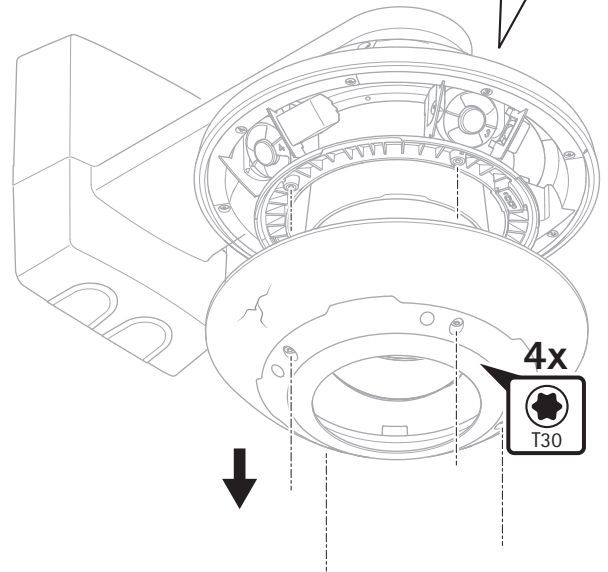

AXIS TQ6821-E Hard-Coated Dome Installation guide

1.1

1.2

1.3

1.4

1.5