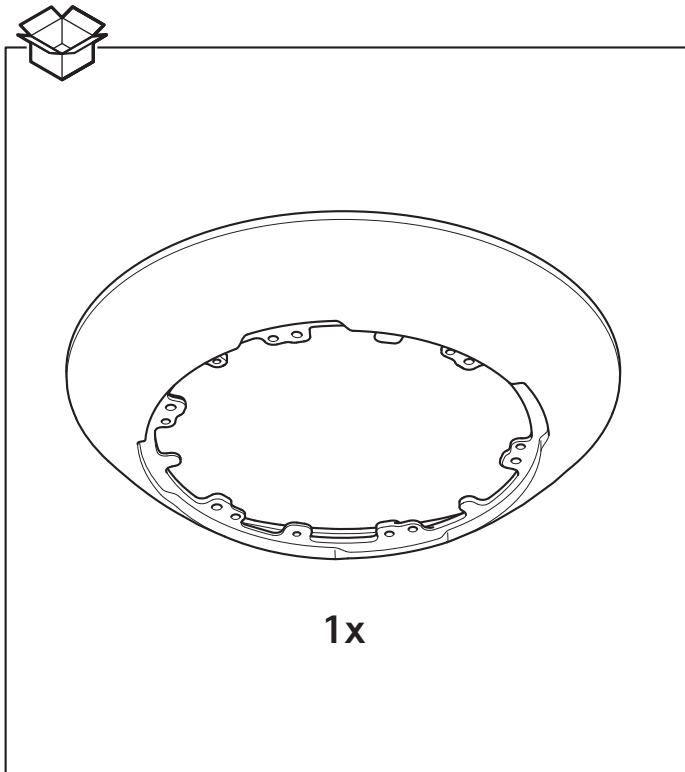

AXIS TQ6821-E Hard-Coated Dome Installation guide

1.1

1.2

1.3

1.4

1.5