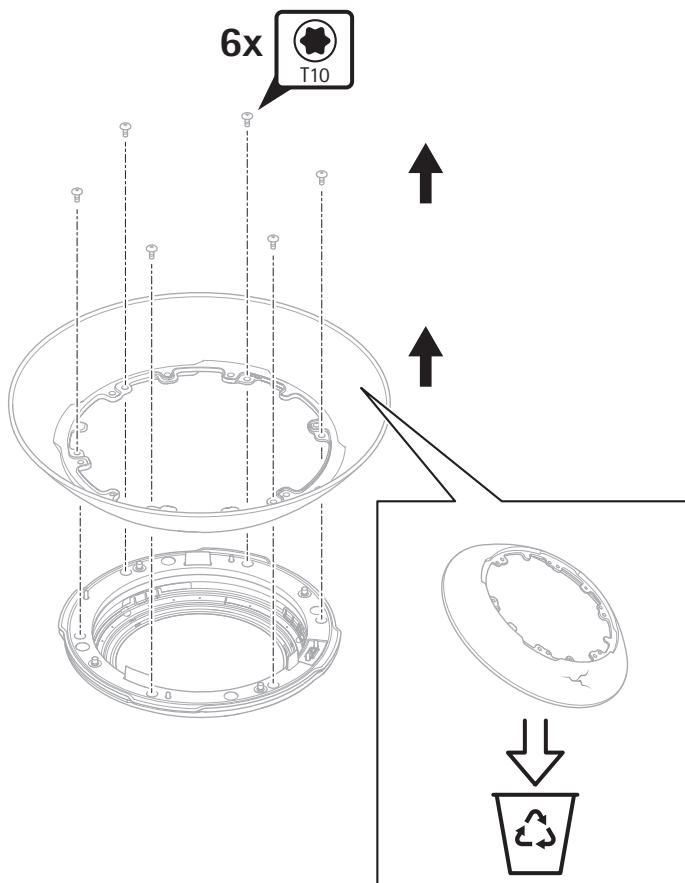

AXIS TQ6821-E Hard-Coated Dome Installation guide

1.1

1.2

1.3

1.4

1.5