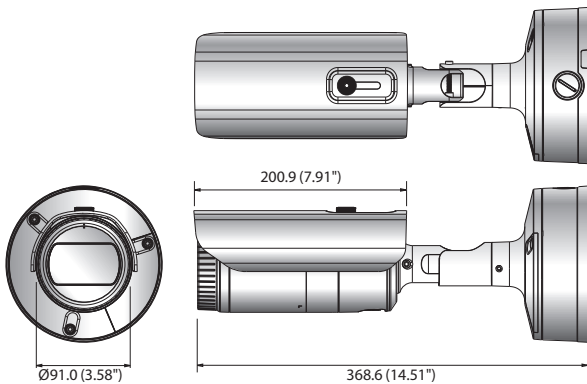

# XNO-6120R

2M Network IR Bullet Camera

## Key Features

- Max. 2Megapixel (1920 x 1080) resolution
- 5.2 ~ 62.4mm (Optical 12X) Optical Lens
- Max. 60fps@all resolutions (H.265 / H.264)
- H.265, H.264, MJPEG Codec Supported, Multiple streaming
- Day & Night (ICR), WDR (150dB), Defog
- DIS with built-in Gyro sensor
- Loitering, Directional detection, Fog Detection, Audio detection, Sound Classification, Tampering
- Motion Detection, Handover
- SD / SDHC / SDXC 2 Slot (Max. 512GB)
- Hallway View, WiseStreamII Support
- IR Viewable Length 70m (229.66ft), IP67 / IP66, NEMA 4X, IK10
- LDC Support (Lens Distortion Correction)
- PoE, 24V AC, 12V DC, Bi-directional audio Support

## Dimensions

Unit : mm (inch)