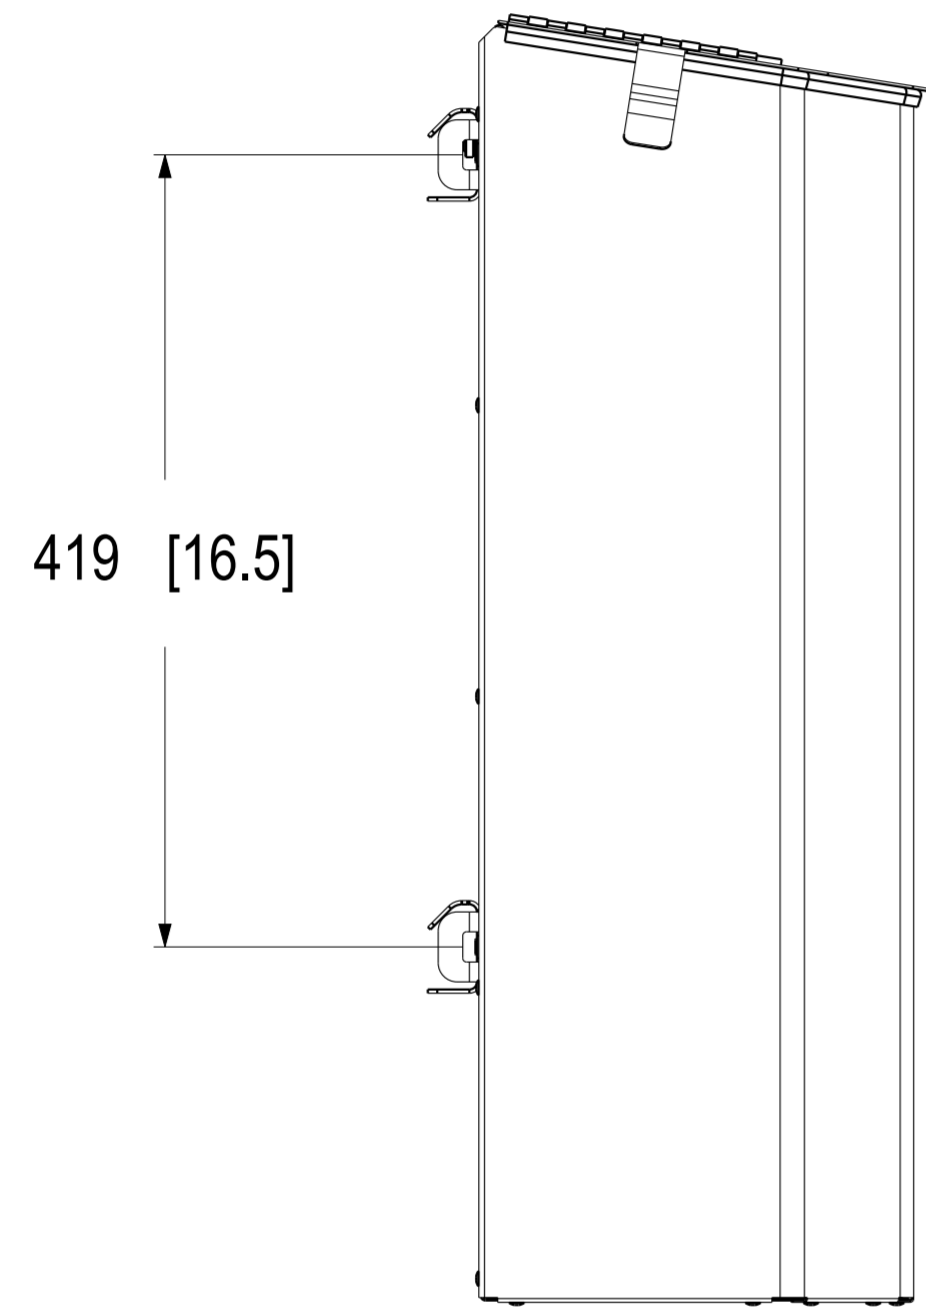

Cabinet (wall mount)

Cabinet with open lid

Cabinet (pole mount)

Dimensions of poles with
 \varnothing 100-410 mm

Washer Valve