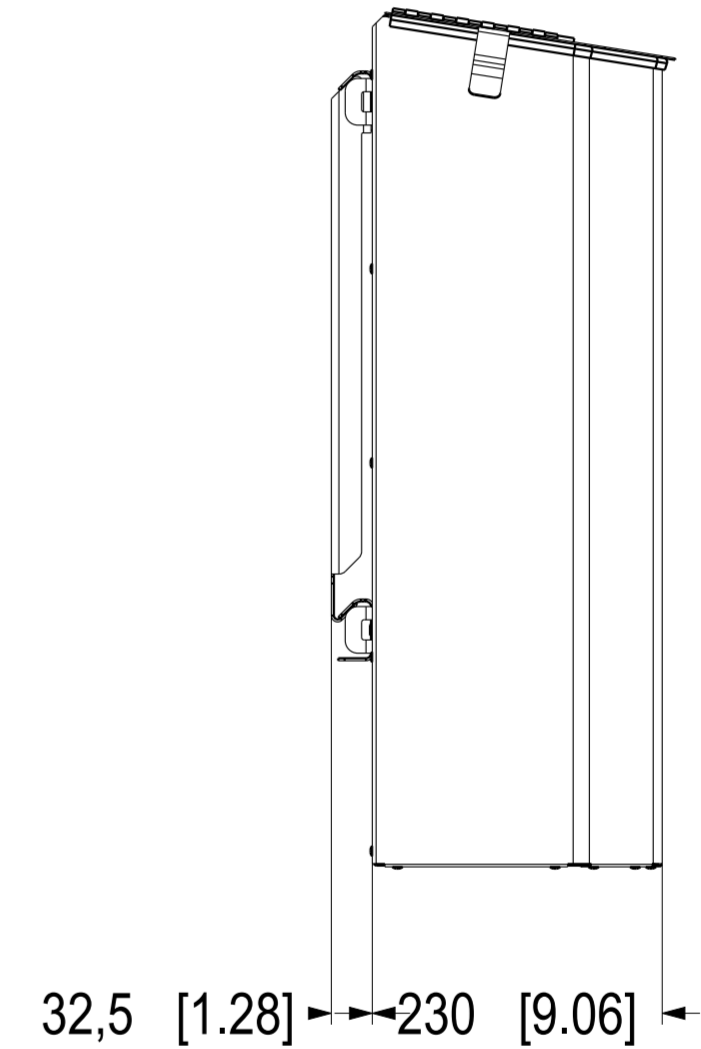

Cabinet (wall mount)

Cabinet with open lid

Cabinet (pole mount)

Dimensions of poles with
 \varnothing 100-410 mm

Washer Valve