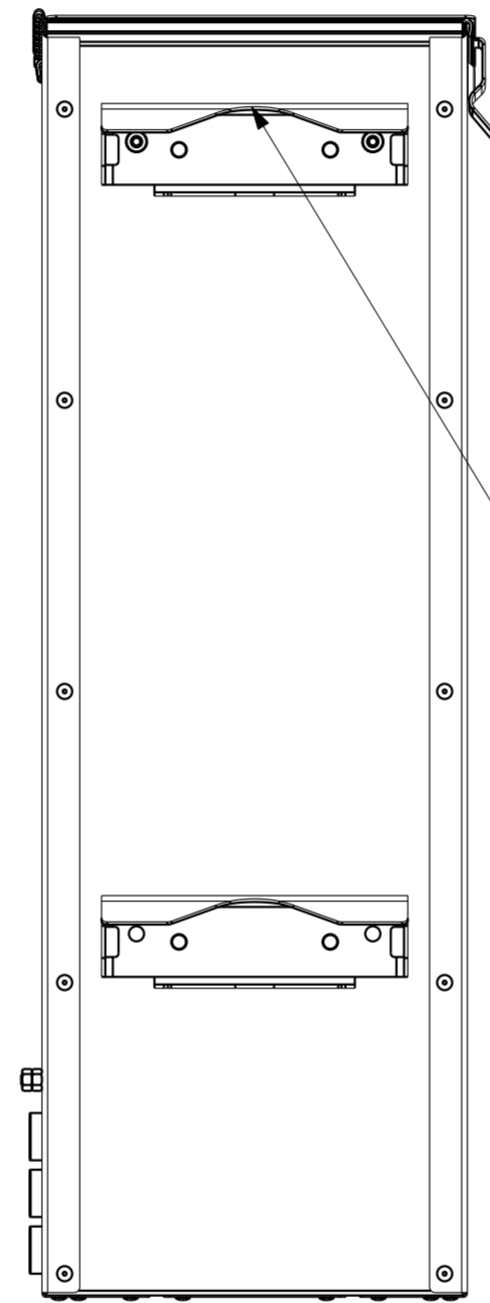

Cabinet (wall mount)

Cabinet with open lid

Cabinet (pole mount)

Dimensions of poles with
 \varnothing 100-410 mm

Washer Valve