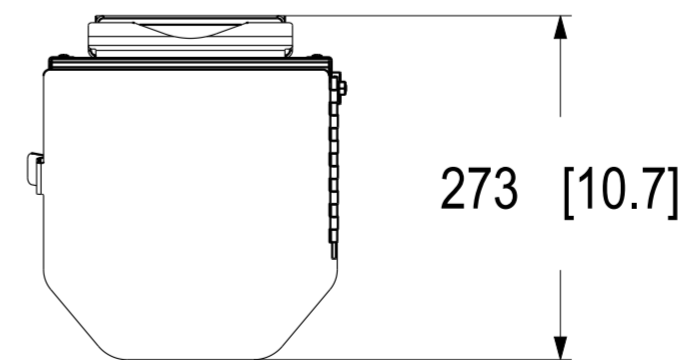

Cabinet (wall mount)

Cabinet with open lid

Cabinet (pole mount)

Dimensions of poles with
 \varnothing 100-410 mm

Washer Valve