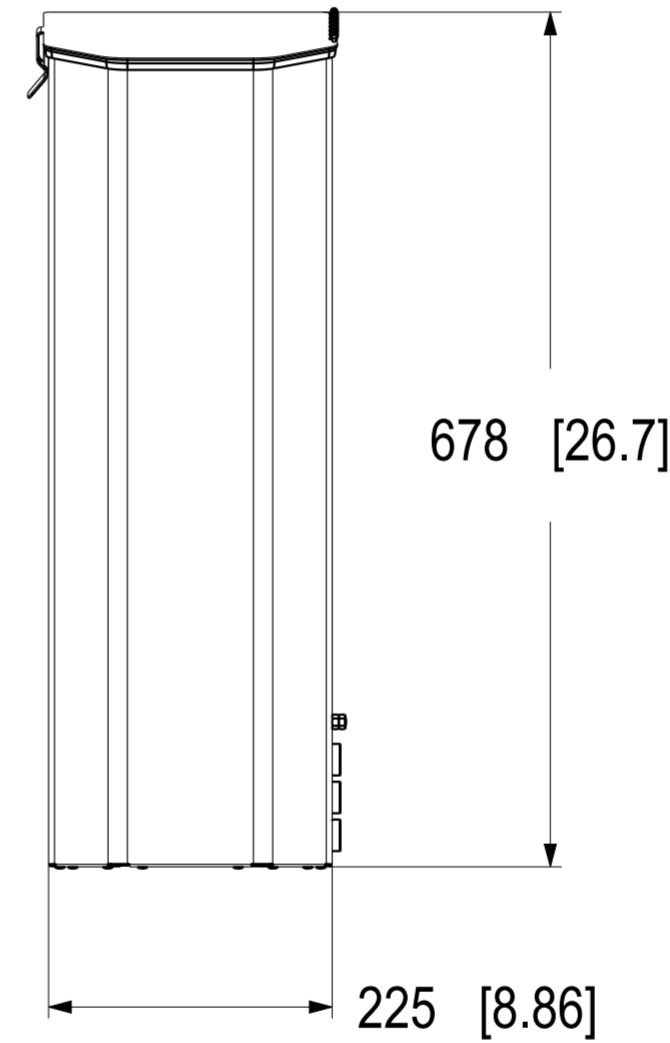

Cabinet (wall mount)

Cabinet with open lid

Cabinet (pole mount)

Dimensions of poles with
 \varnothing 100-410 mm

Washer Valve