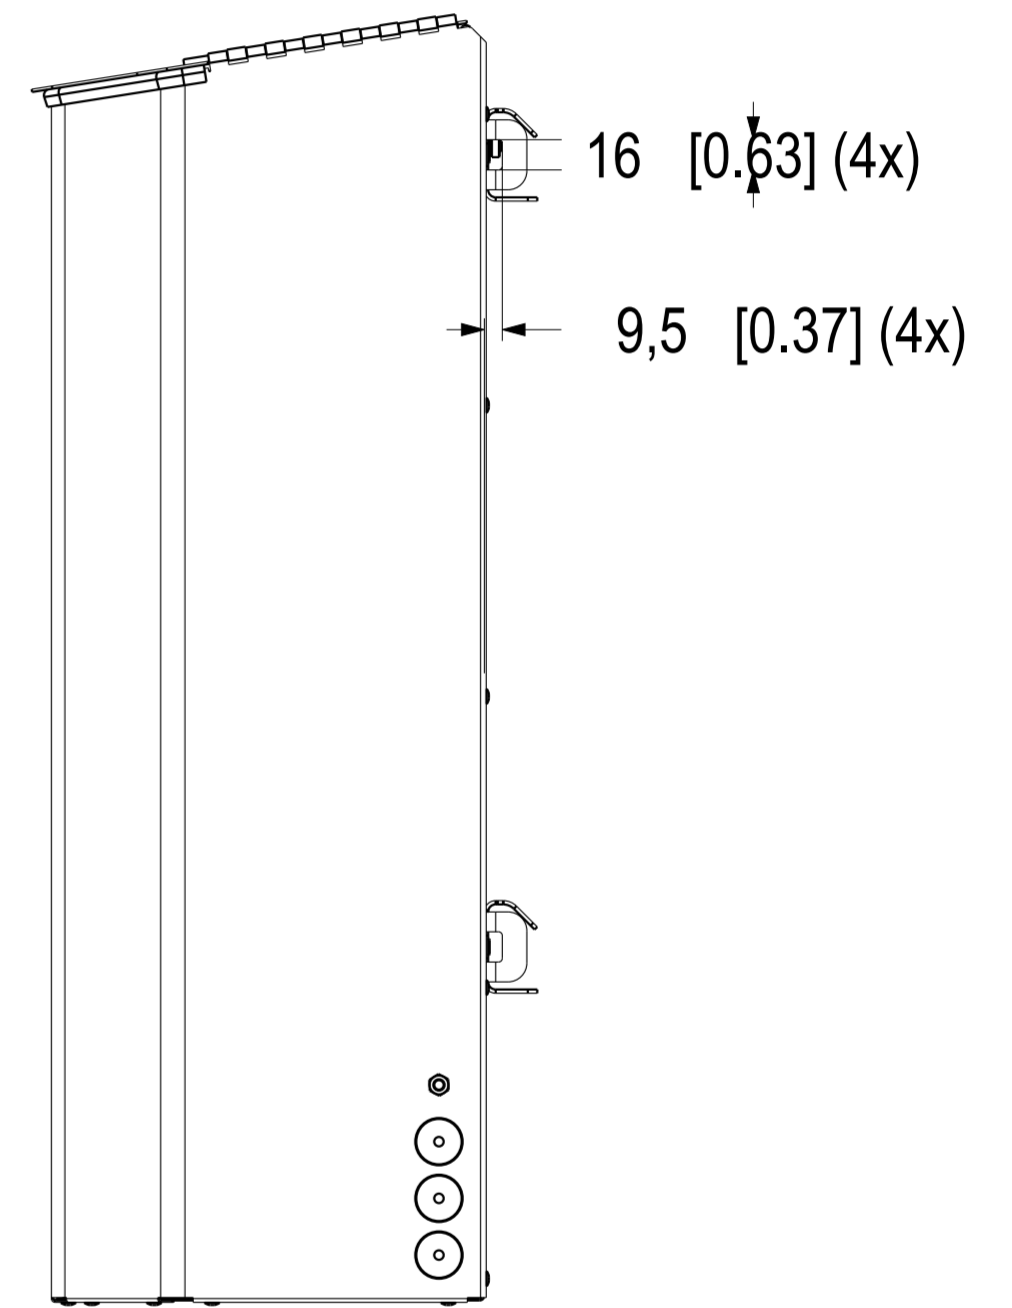

Cabinet (wall mount)

Cabinet with open lid

Cabinet (pole mount)

Dimensions of poles with
 \varnothing 100-410 mm

Washer Valve