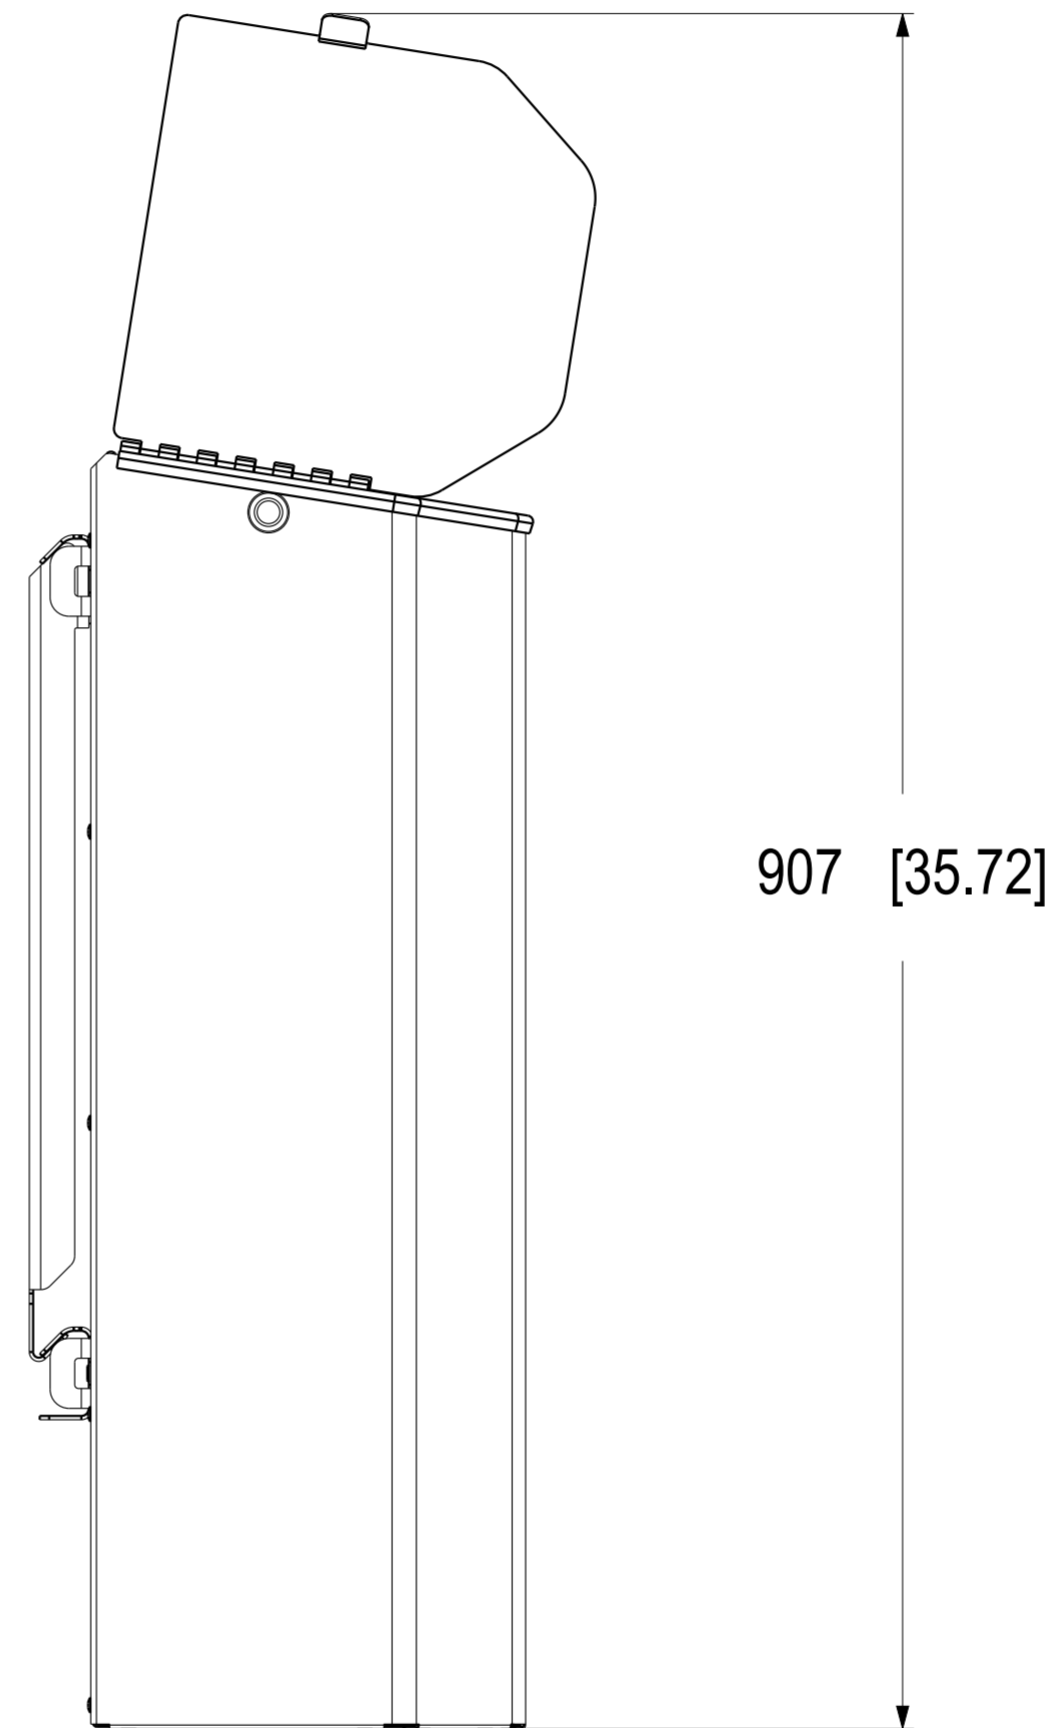

Cabinet (wall mount)

Cabinet with open lid

Cabinet (pole mount)

Dimensions of poles with
 \varnothing 100-410 mm

Washer Valve