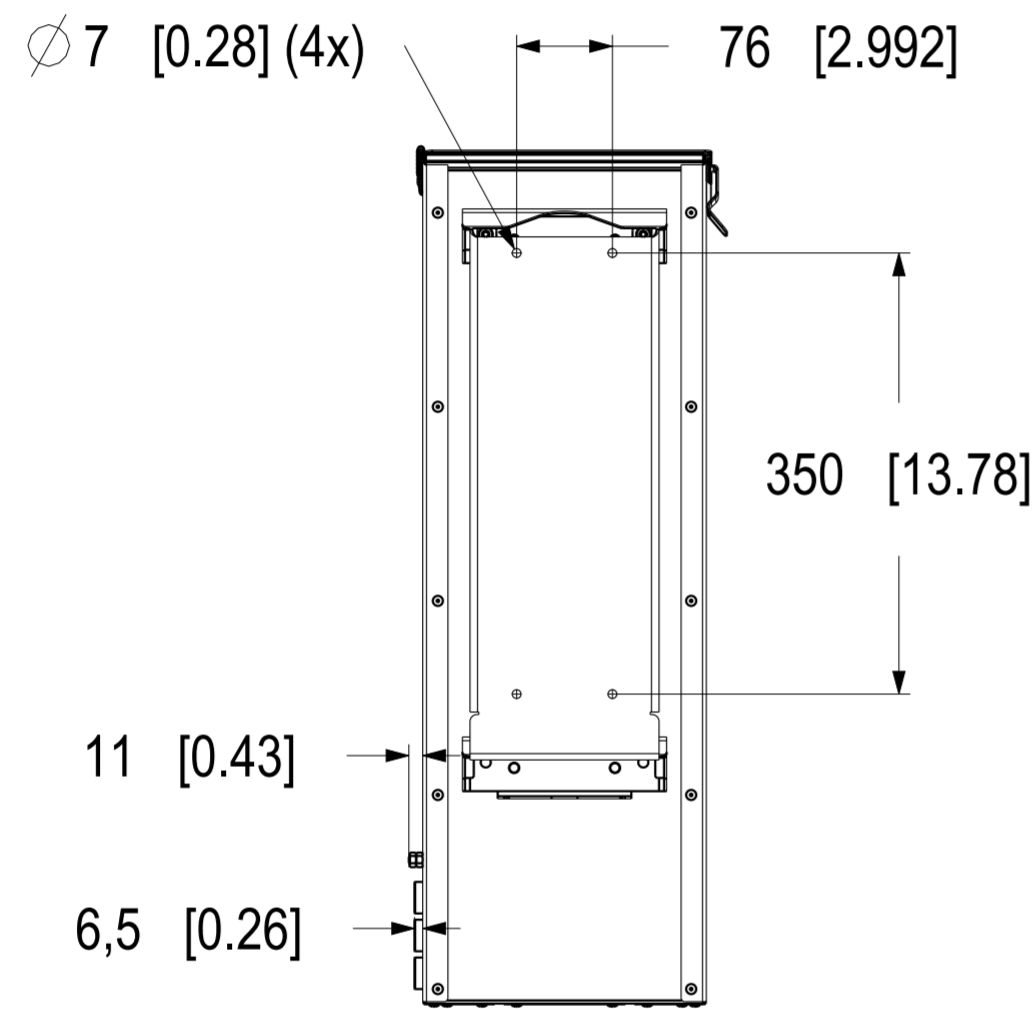

Cabinet (wall mount)

Cabinet with open lid

Cabinet (pole mount)

Dimensions of poles with
 \varnothing 100-410 mm

Washer Valve