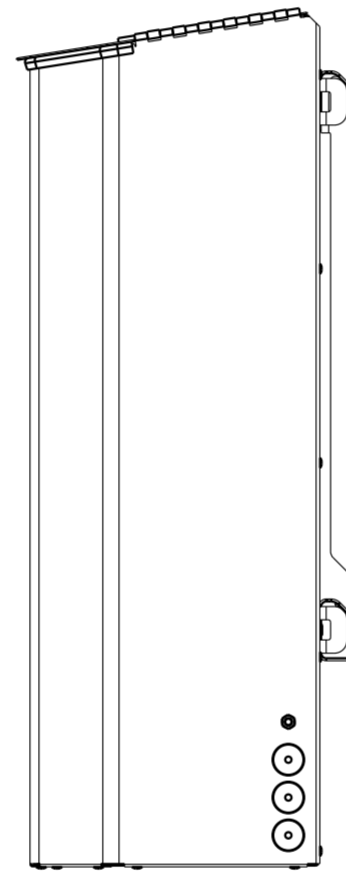

Cabinet (wall mount)

Cabinet with open lid

Cabinet (pole mount)

Dimensions of poles with
 \varnothing 100-410 mm

Washer Valve