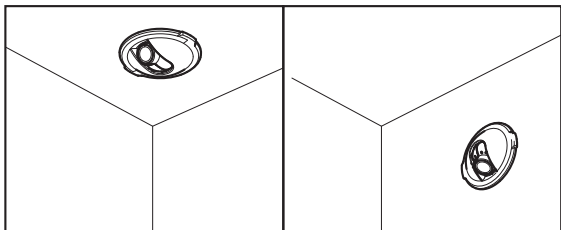

INSTALLATION GUIDE

AXIS F8224 Recessed Mount

www.use-ip.co.uk
01304 827609

1x

1x

2x

1x

1x