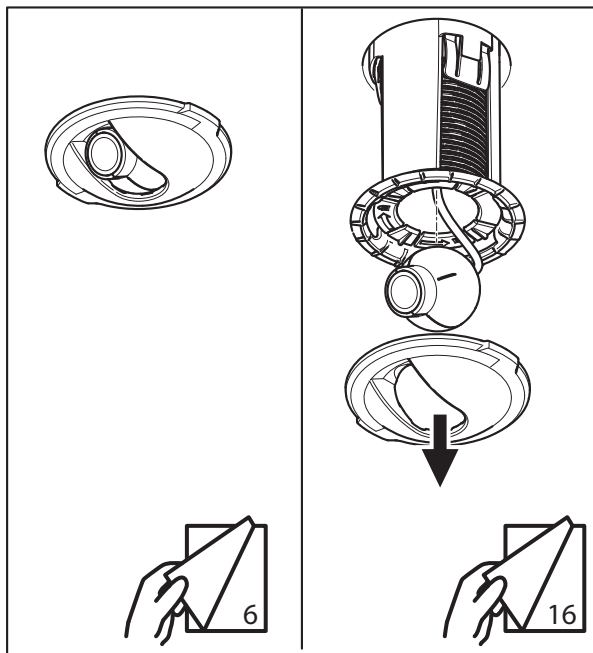

INSTALLATION GUIDE

AXIS F8224 Recessed Mount

www.use-ip.co.uk
01304 827609

1x

1x

2x

1x

1x