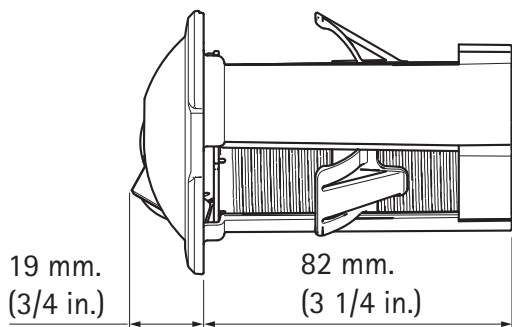

INSTALLATION GUIDE

AXIS F8224 Recessed Mount

www.use-ip.co.uk
01304 827609

1x

1x

2x

1x

1x