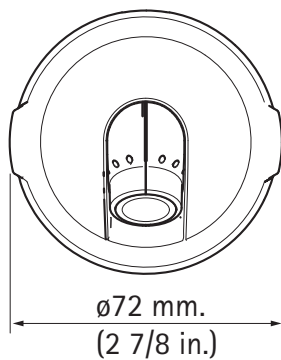

INSTALLATION GUIDE

AXIS F8224 Recessed Mount

www.use-ip.co.uk
01304 827609

1x

1x

2x

1x

1x