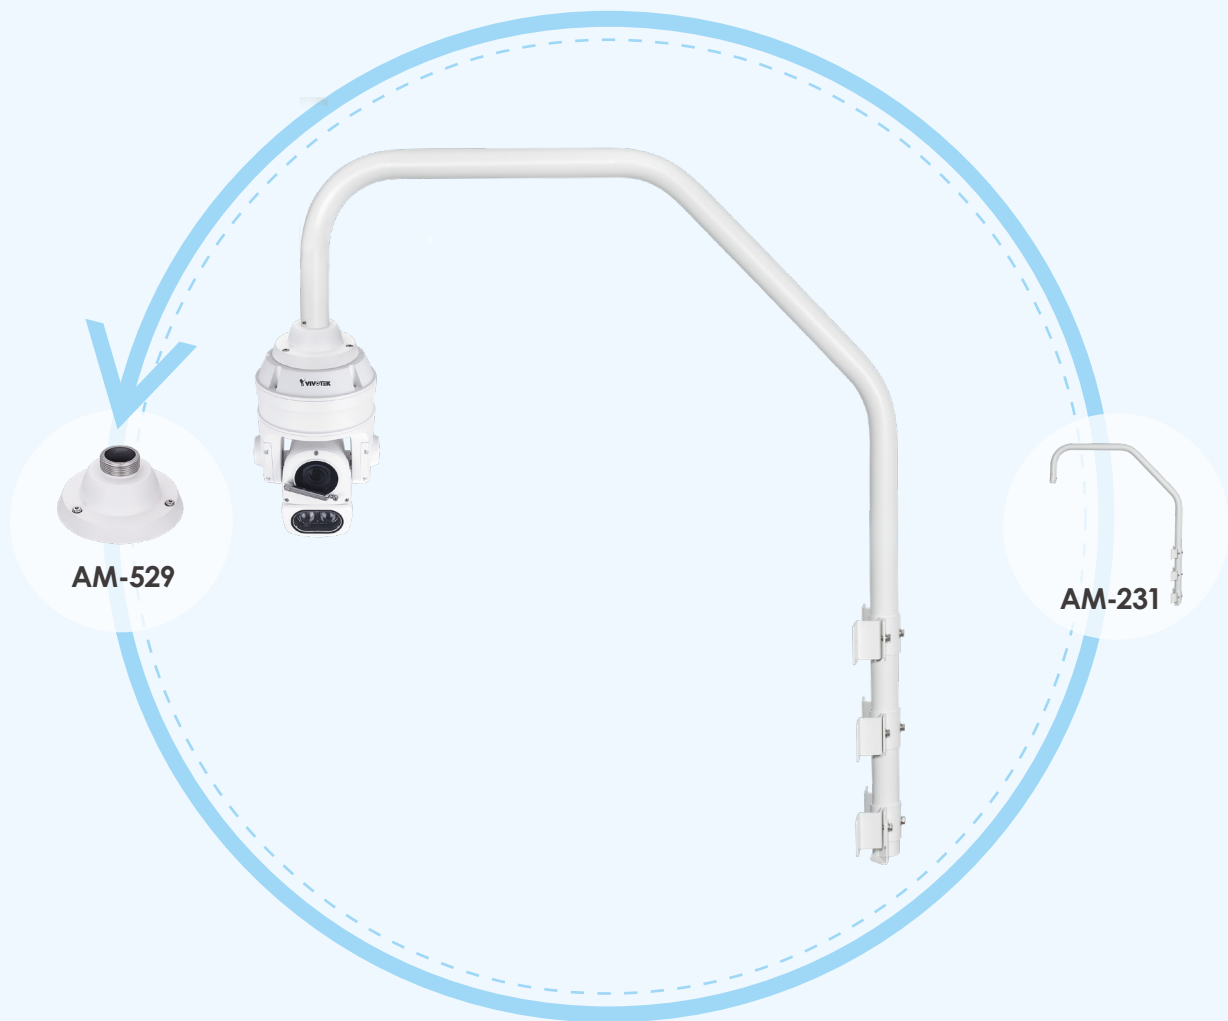

SD9363-EHL-v2
SD9364-EH(L)-v2
SD9365-EHL
SD9366-EH(L)/EH-v2
SD9374-EHL

Outdoor IR Speed Dome Network Camera

Parapet Mount

Item	Number	Description
AM-231	1	Parapet Bracket
AM-529	1	Mounting Adapter