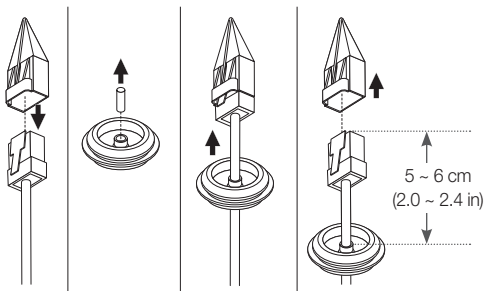

- Not Included : Micro SD Card

5

INSTALLATION

3

Min. 24.5 ~
Max. 117.1 cm
(9.6~46.1 in)

6

INSTALLATION

4

5

7

INSTALLATION

6

- Network cable installation

7

- Alarm cable and power cable installation

8

INSTALLATION

8

9

9

INSTALLATION

10

11

10