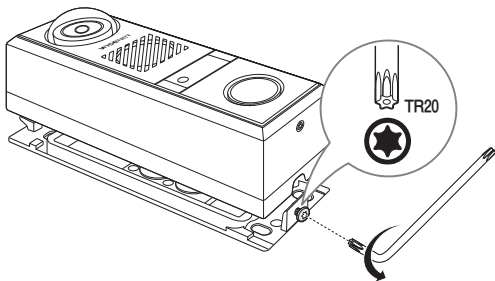

As for each sales country, accessories are not the same.

Options (not included)

Skin Cover : White
SBC-165W

Tilt mount
SBS-165TM

Flush mount
SHS-165F

INSTALLATION

1

2

- Not Included : Micro SD Card

5

INSTALLATION

3

Min. 24.5 ~
Max. 117.1 cm
(9.6~46.1 in)

6

INSTALLATION

4