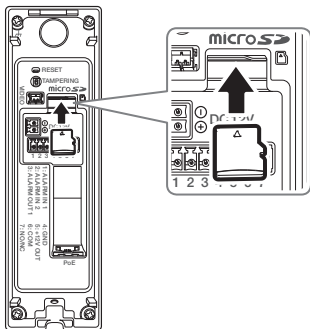

As for each sales country, accessories are not the same.

Options (not included)

Skin Cover : White
SBC-165W

Tilt mount
SBS-165TM

Flush mount
SHS-165F

INSTALLATION

1

2

- Not Included : Micro SD Card

5

INSTALLATION

3

Min. 24.5 ~
Max. 117.1 cm
(9.6~46.1 in)

6

INSTALLATION

4